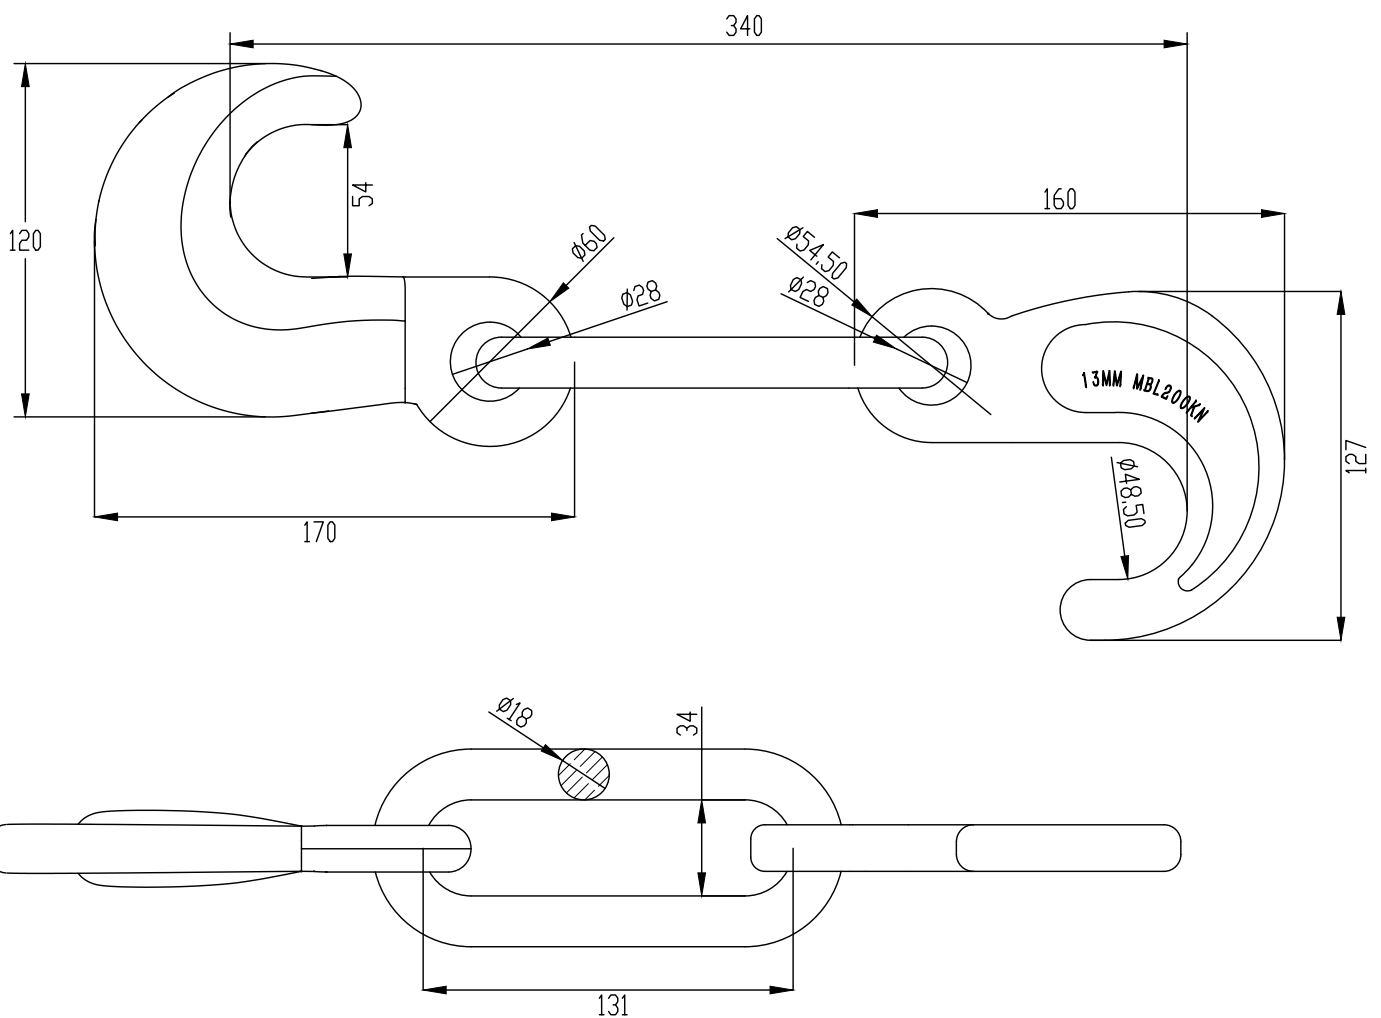

Adapter hook set HMPE

Set consisting of big eye hook (to connect the HMPE rope or HMPE soft chain) and flat eye hook (to connect to long link lashing chain or lashing point).

- MBL : 200 kN
- Weight : 3,15 kg
- Surface : hot dip galvanised

(Important note: Measures and weights without engagement. We reserve the right to change technical details.)