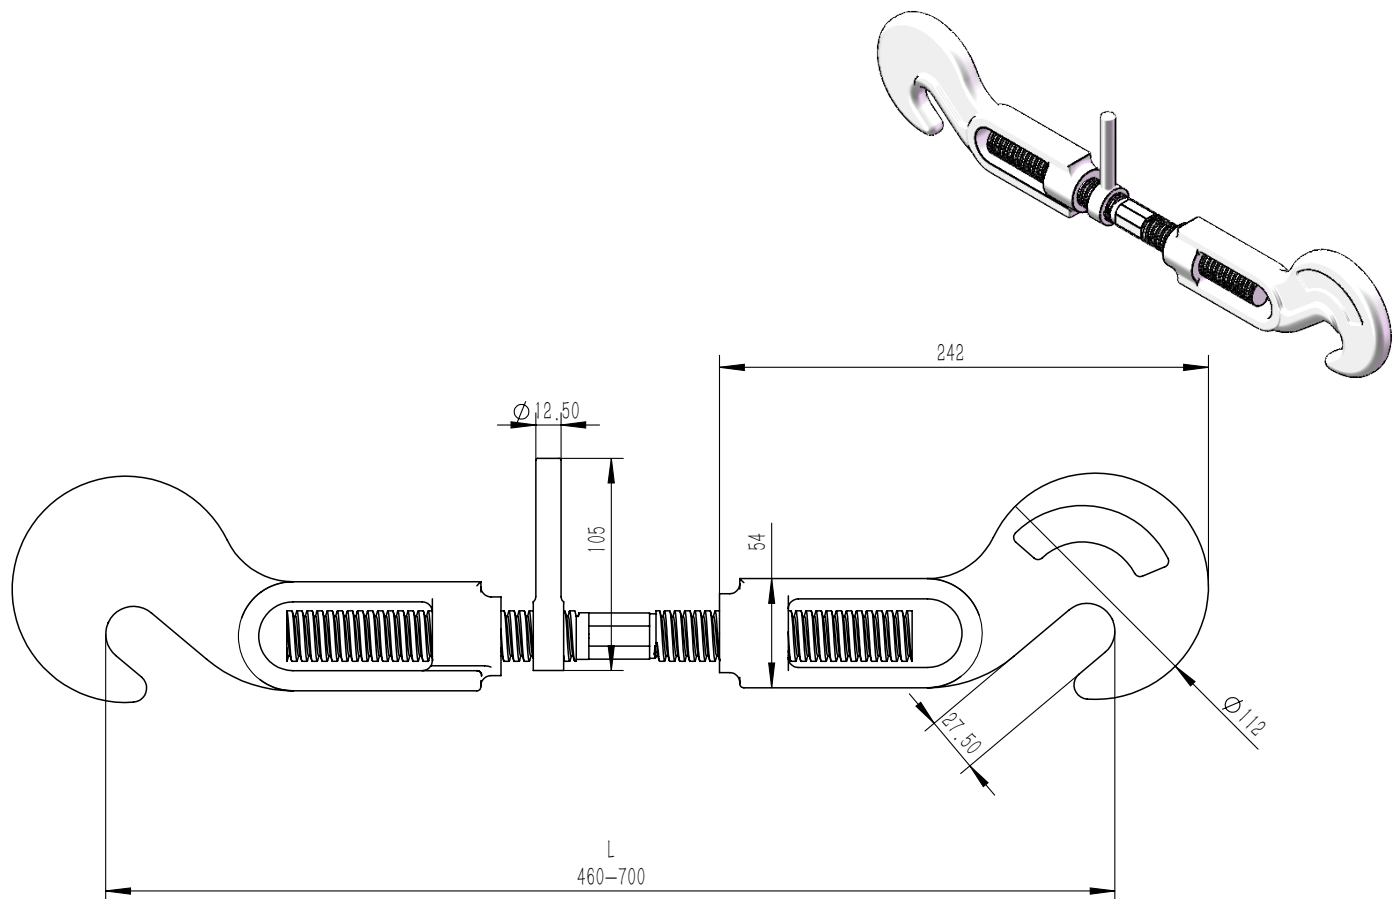

Turnbuckles

## Chain turnbuckle, hook - hook

- MBL : 200kN
- Surface : hot dip galvanised
- Weight : 4.873 kg

(Important note: Measures and weights without engagement. We reserve the right to change technical details.)