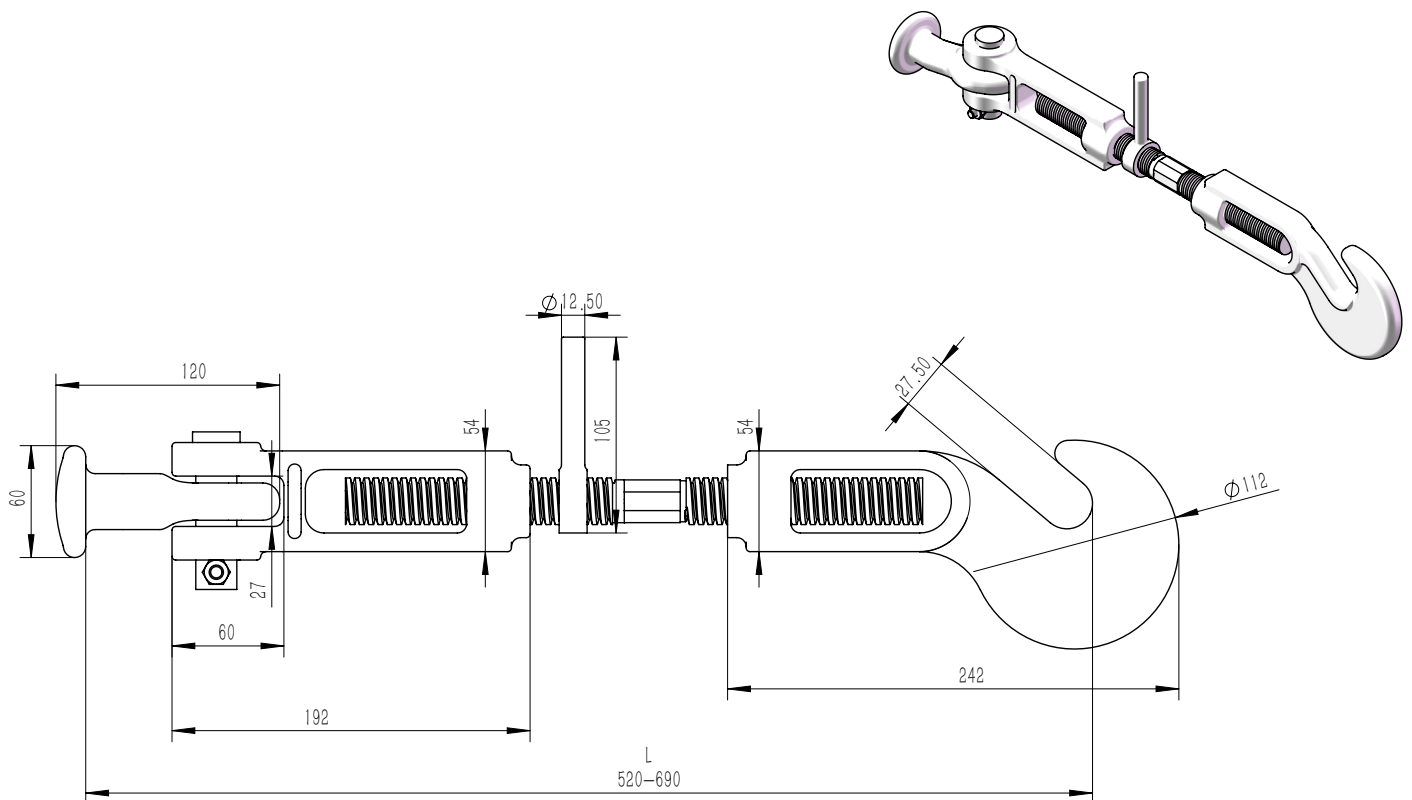

Turnbuckles

Chain turnbuckle, hook - eye

- MBL : 200kN
- Surface : hot dip galvanised
- Weight : 5.319 kg

(Important note: Measures and weights without engagement. We reserve the right to change technical details.)