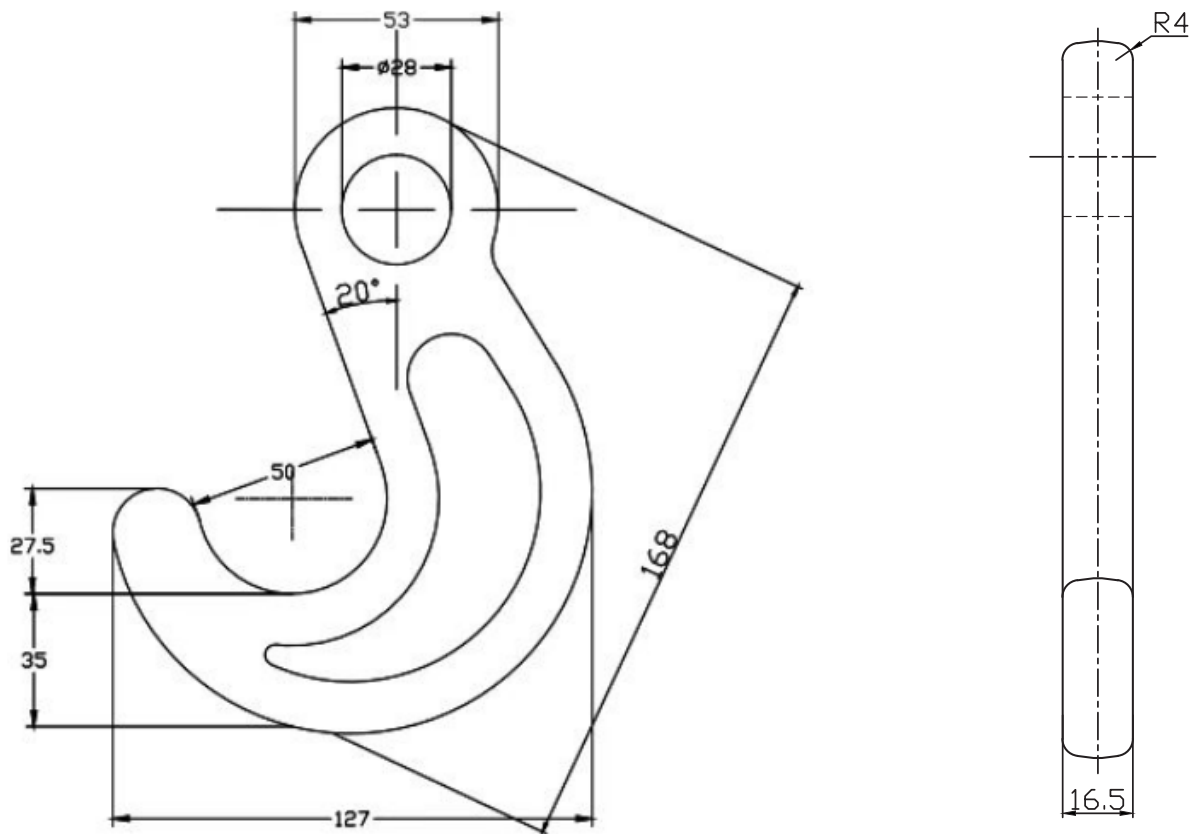

Fittings for lashing chains

## Flat eye hooks 13mm

(Dimensions in mm)

- Material : forged steel
- Finish : painted, electro galvanized, electro galvanized + painted, hot dip galvanized
- Packing : 1,000 pcs / box

Chain Ø mm	SWL kN / t painted	MBL kN / t painted	Weight kg	Dimensions (mm)
13	98 / 10	196 / 20	1.1	see drawing

(Important note: Measures and weights without engagement. We reserve the right to change technical details.)