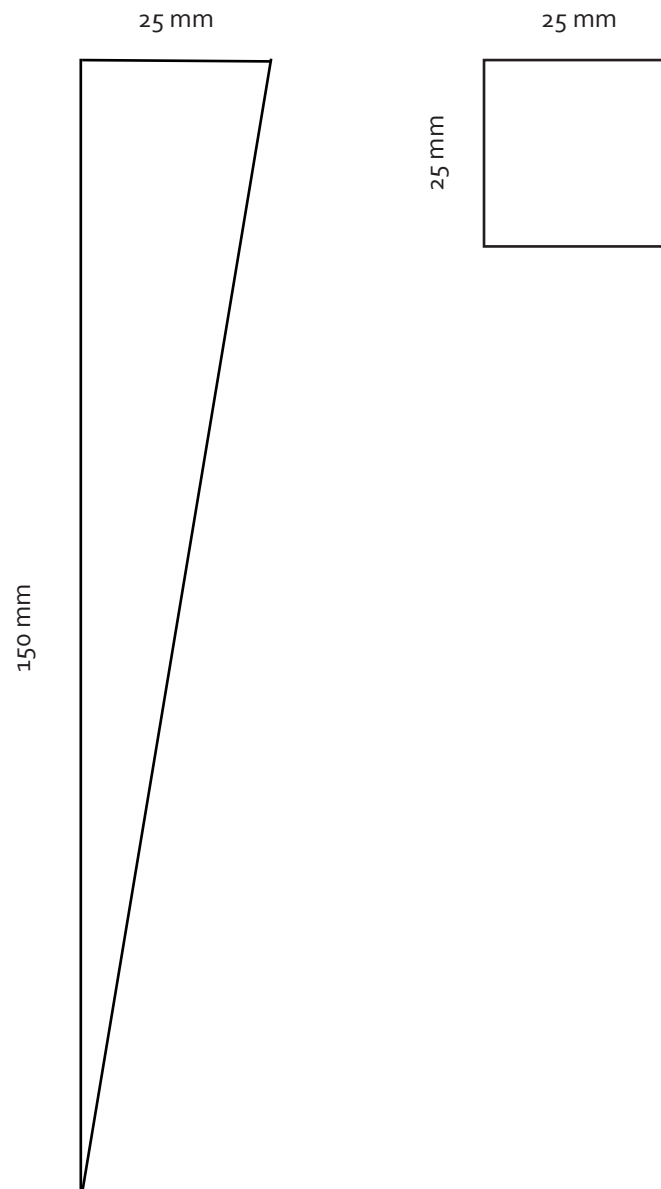

Stopper plates

## Steel wedges

- Material : Q235
- Dimensions : as per customer request
- Finish : as per customer request, normally natural black, oiled or with corrosion inhibitor
- Packing : as per customer request

(Important note: Measures and weights without engagement. We reserve the right to change technical details.)