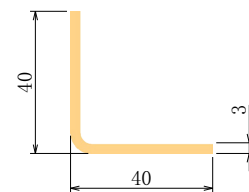

Corner protectors

Carton corner protector 40 x 40 x 3 mm

(Dimensions in mm)

Carton corner protector 40 x 40 x 3 mm

Length (L)	as per customer requirement
------------	-----------------------------

(Important note: Measures and weights without engagement. We reserve the right to change technical details.)