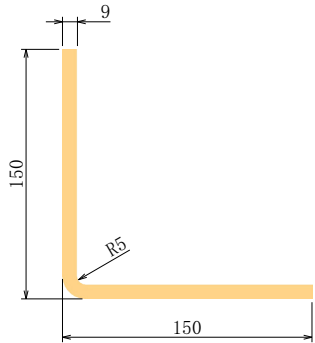

Corner protectors

Carton corner protector 150 x 150 x 9 mm with sleeves

(Dimensions in mm)

Carton corner protector 150 x 150 x 9 mm with sleeves to keep webbing in place when loading containers	
Length (L)	as per customer requirement

(Important note: Measures and weights without engagement. We reserve the right to change technical details.)