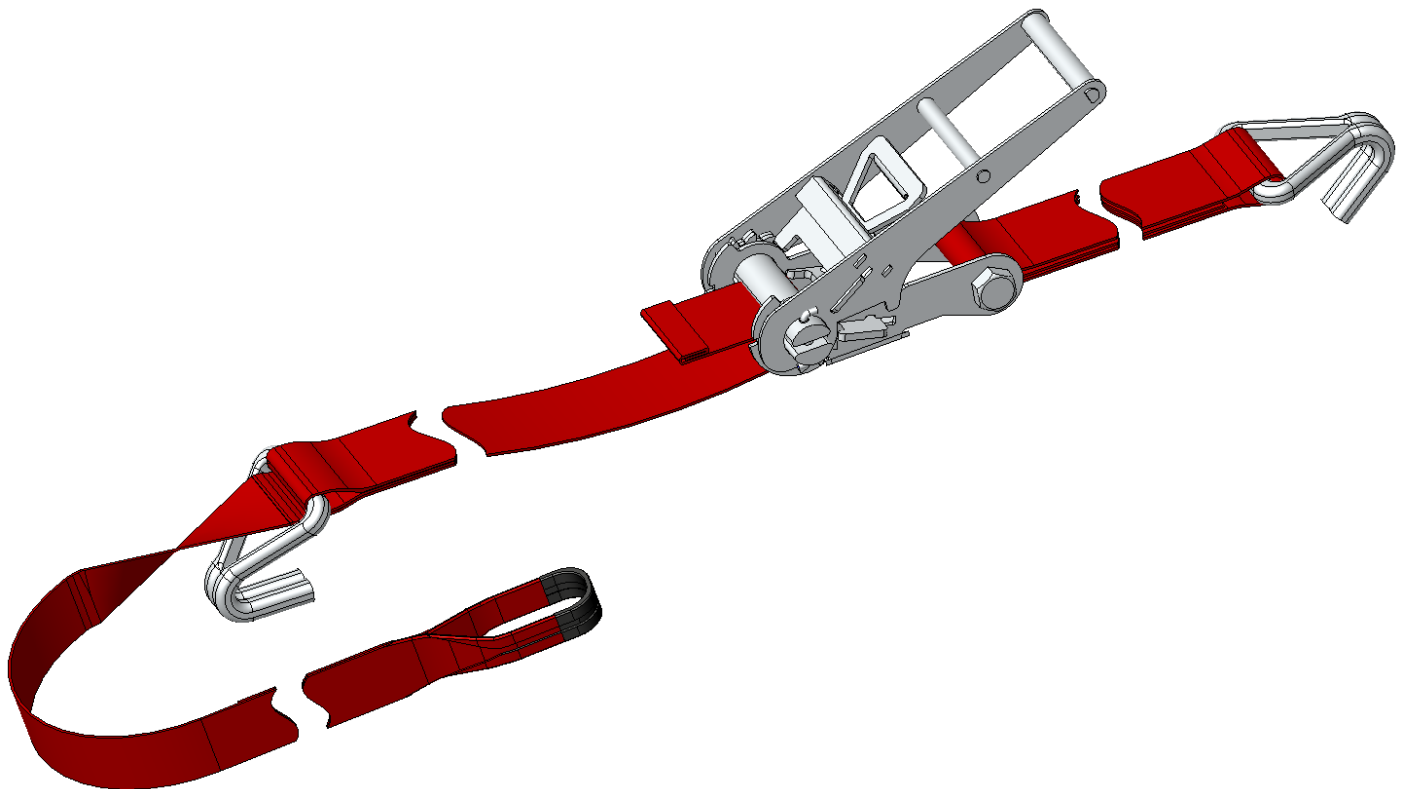

Web lashings

75 mm web lashing with ratchet B750 and extra loop - LC 5,000 daN / MBL 10,000 daN

For webbing	75 mm
LC	5,000 (direct) or 10,000 daN (endless)
Ratchet type (Art. No.)	B750
Execution	2-part with DJ hooks and extra loop, L, L1 and L2 and loop as per customer request
MBL	10,000 daN (direct)
Standard	EN12195-2 or alternative based on required MBL

(Important note: Measures and weights without engagement. We reserve the right to change technical details.)