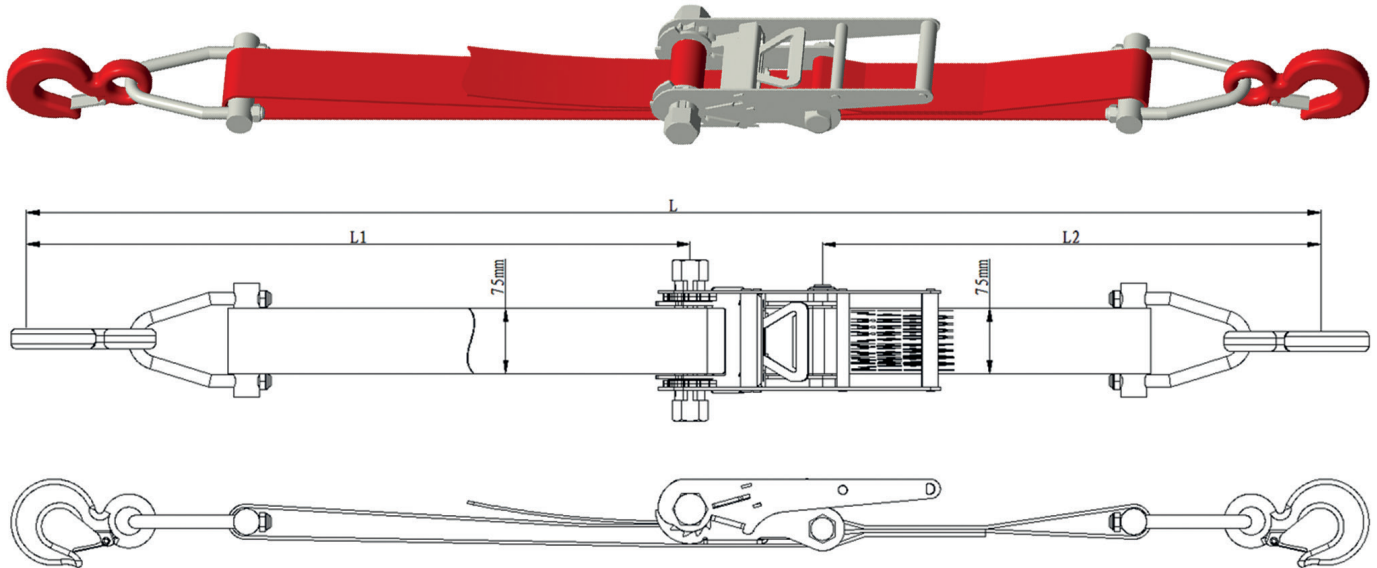

Web lashings

**75 mm 2-layer web lashing with ratchet B750 - LC 10,000 daN / MBL 20,000 daN**

- Standard : EN12195-2
- Packing : 1-2 pcs. per carton

Lashing capacity LC (daN)		MBL (direct) (daN)	Ratchet type (Art. No.)	Pre-tension force STF (daN)	Width (mm)	Elongation (%)	Length loose end L1 (m)	Length ratchet part L2 (m)
10,000	20,000	20,000	B750	500	75	<7	.. 6 .. 5	0.4 0.5

- Colours : blue, red, yellow, orange, green; more colours on request
- Ratchet : with round aluminium grip
- Label : four sides stitched, stitched in the loop, one side stitched; with logo or other details available
- Print : letters / motives / logos are printable in black, special colours on request
- Fitting parts :

Triangle Eye Hook    Forged Swivel Hook    Elephant Foot

(Important note: Measures and weights without engagement. We reserve the right to change technical details.)