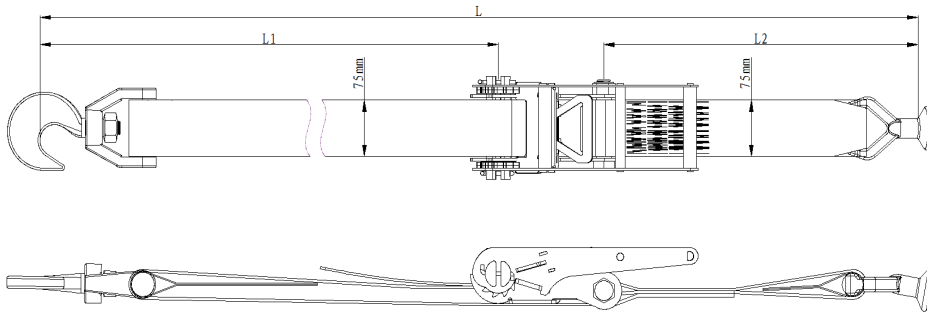

Web lashings

75 mm 2-layer web lashing with ratchet B750 - LC 10,000 daN / MBL 20,000 daN

- Standard : EN12195-2
- Packing : 1-2 pcs. per carton

Lashing capacity LC (daN)		MBL (direct) (daN)	Ratchet type (Art. No.)	Pre-tension force STF (daN)	Width (mm)	Elongation (%)	Length loose end L1 (m)	Length ratchet part L2 (m)
10,000	20,000	20,000	B750	500	75	<7	.. 6 .. 5	0.4 0.5

- Colours : blue, red, yellow, orange, green; more colours on request
- Ratchet : with round aluminium grip
- Label : four sides stitched, stitched in the loop, one side stitched; with logo or other details available
- Print : letters / motives / logos are printable in black, special colours on request
- Fitting parts :

Triangle Eye Hook Forged Swivel Hook Elephant Foot

(Important note: Measures and weights without engagement. We reserve the right to change technical details.)