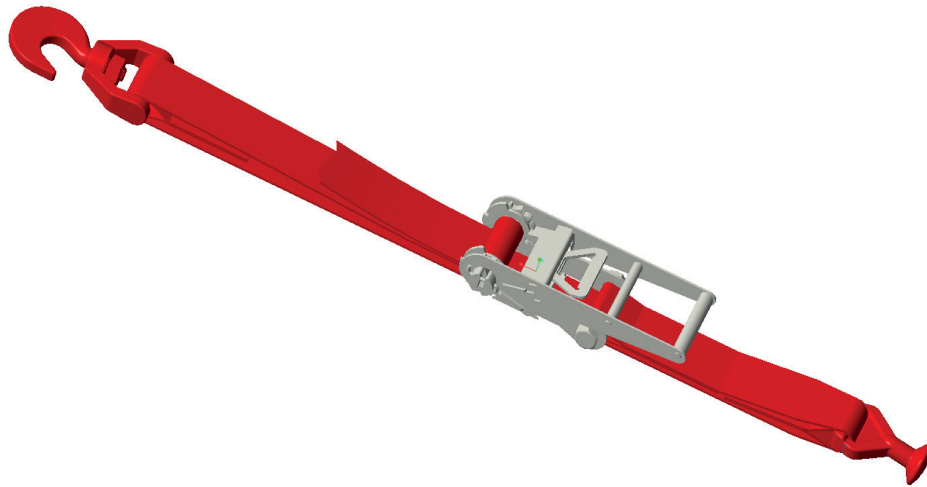

Web lashings

75 mm 2-layer web lashing with ratchet B750 - LC 10,000 daN / MBL 20,000 daN

- Standard : EN12195-2
- Packing : 1-2 pcs. per carton

Lashing capacity LC (daN)		MBL (direct) (daN)	Ratchet type (Art. No.)	Pre-tension force STF (daN)	Width (mm)	Elongation (%)	Length loose end L1 (m)	Length ratchet part L2 (m)
10,000	20,000	20,000	B750	500	75	<7	.. 6 .. 5	0.4 0.5

- Colours : blue, red, yellow, orange, green; more colours on request
- Ratchet : with round aluminium grip
- Label : four sides stitched, stitched in the loop, one side stitched; with logo or other details available
- Print : letters / motives / logos are printable in black, special colours on request
- Fitting parts :

Triangle Eye Hook Forged Swivel Hook Elephant Foot

(Important note: Measures and weights without engagement. We reserve the right to change technical details.)