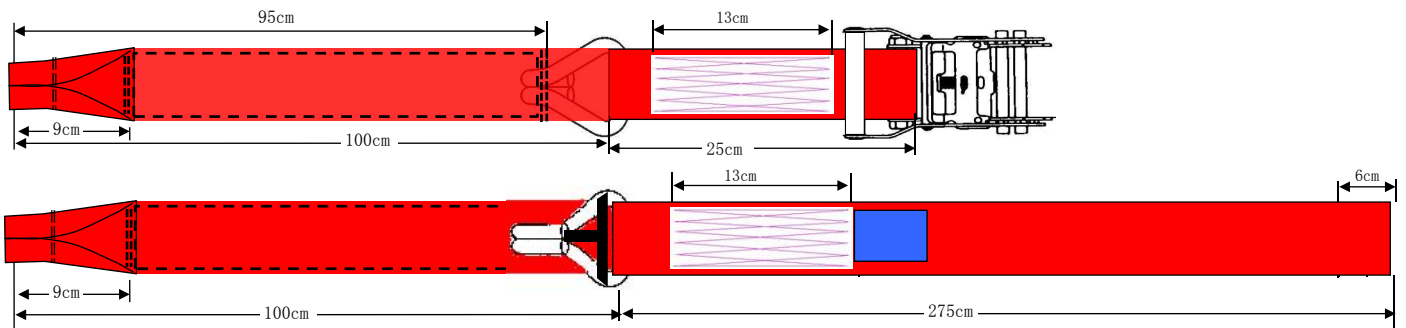

Web lashings

50 mm web lashing with ratchet B530, DJ hooks with latch and extra loop - LC 1,000 daN / MBL 2,000 daN

For webbing	50 mm
LC	1,000 daN (direct)
Ratchet type (Art. No.)	B530
Execution	2-part with DJ hooks with safety latch and extra loop; L, L1 and L2 and loop as per customer request
MBL	2,000 daN (direct)
Standard	EN12195-2 or alternative based on required MBL

(Important note: Measures and weights without engagement. We reserve the right to change technical details.)