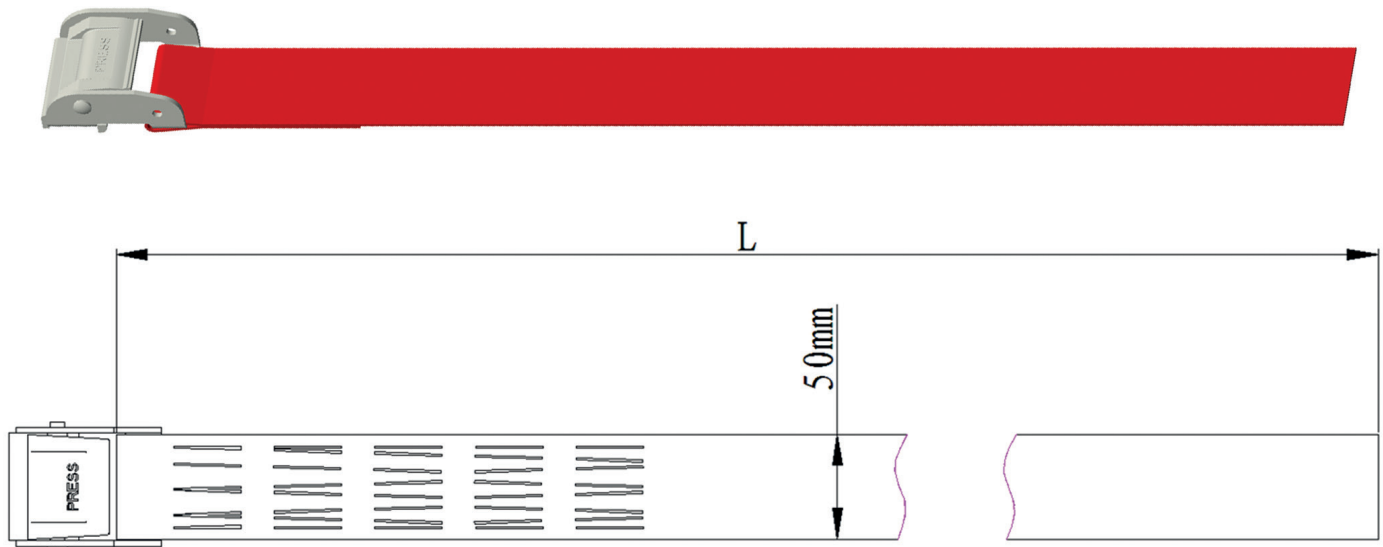

Web lashings

50 mm cam buckle lashings CAM30 / 31 / 32 - LC 1,250 / 1,000 / 1,000 daN

Example of cam buckle lashing:

- Execution : 1-part cam buckle strap, length (m) on request
- Standard : EN12195-2 or alternative based on required MBL
- Packing : as per customer request

Lashing capacity LC (daN)	MBL	Cam buckle	For webbing (mm)	Elongation (%)	Length L (m)
1,250	2,500	CAM30	50	<7	on request
1,000	2,000	CAM31	50	<7	on request
1,000	2,000	CAM32	50	<7	on request

- Colours : blue, red, yellow, orange, green; more colours on request
- Label : one side stitched; with logo or other details available
- Print : letters / motives / logos are printable in black, special colours on request

(Important note: Measures and weights without engagement. We reserve the right to change technical details.)