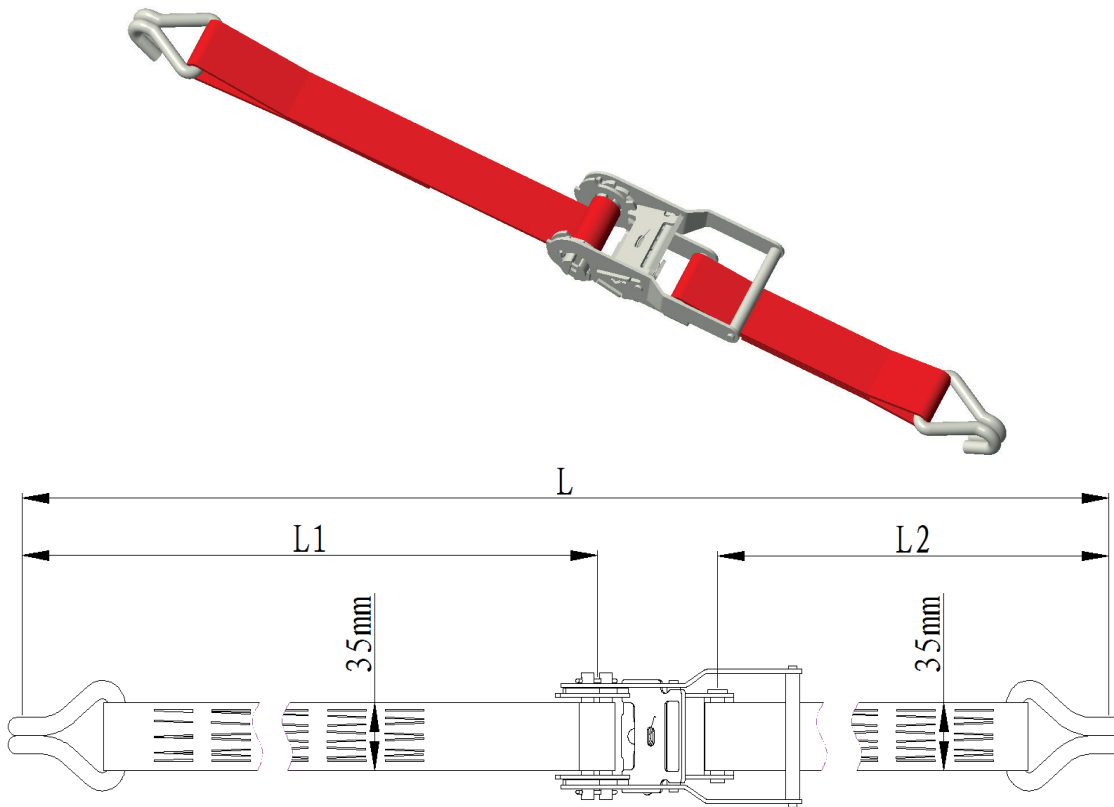

### 35 mm web lashing with ratchet B561NW - LC 1,500 daN / MBL 3,000 daN

- Execution : 1-part endless or 2-part with DJ hooks or alternative end-fittings
- Standard : EN12195-2 or alternative based on required MBL
- Packing : as per customer request

Lashing capacity LC (daN)		MBL (direct) (daN)	Ratchet type (Art. No.)	Pre-tension force STF (daN)	For webbing (mm)	Elongation (%)	Length loose end L1* (m)	Length ratchet part L2* (m)
								
1,500	3,000	6,000	B561	210	35	<7	..7	0.3
*Other ratchet part lengths (L2) available on request.								

- Colours : blue, red, yellow, orange, green; more colours on request
- Label : four sides stitched, stitched in the loop, one side stitched; with logo or other details available
- Print : letters / motives / logos are printable in black, special colours on request
- Fitting parts : other fitting parts on request