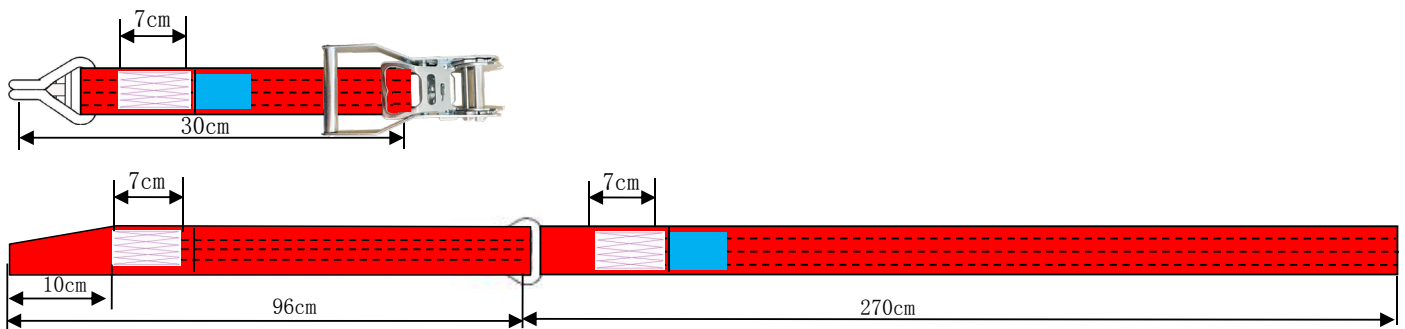

Web lashings

**35 mm web lashing with ratchet B3802, double J-hooks with latch and extra loop -
LC 1,500 daN / MBL 3,000 daN**

For webbing	35 mm
LC	1,500 daN
Ratchet type (Art. No.)	B3802
Execution	2-part with DJ hooks with safety latch and extra loop; L, L1 and L2 and loop as per customer request
MBL	3,000 daN (direct)
Standard	EN12195-2 or alternative based on required MBL

(Important note: Measures and weights without engagement. We reserve the right to change technical details.)