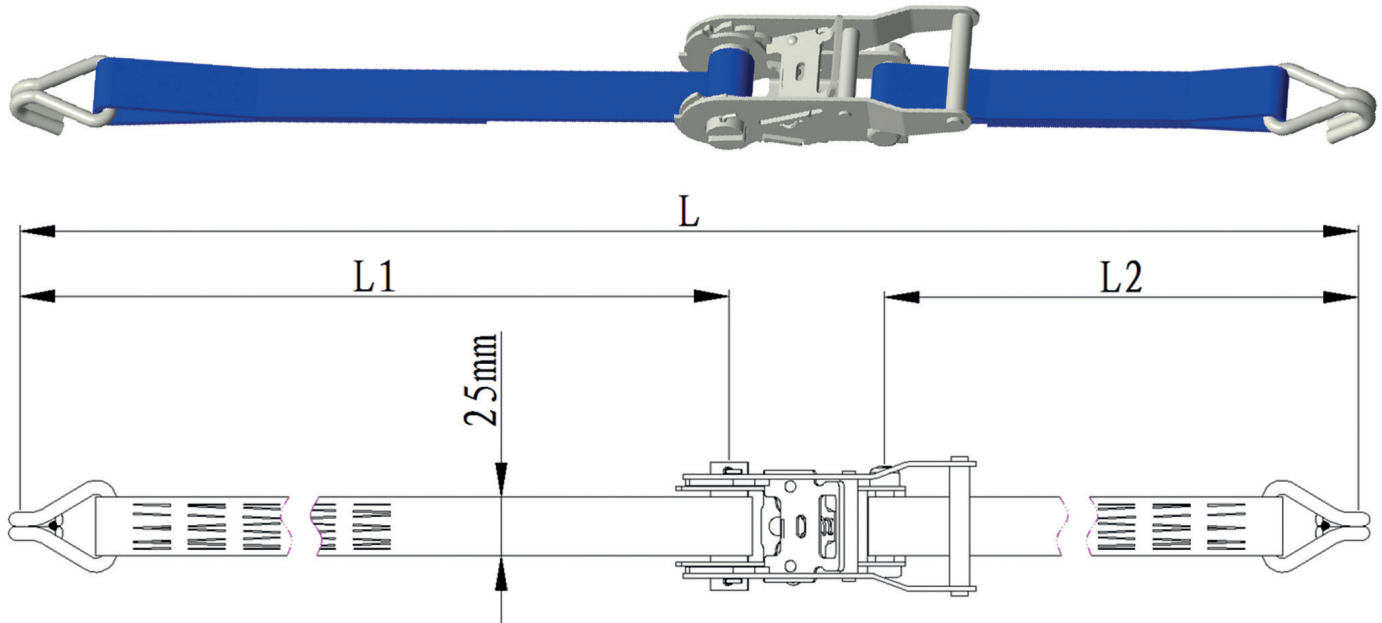

Web lashings

25 mm web lashing with ratchet B260N or B261 - LC 750 daN / MBL 1,500 daN

- Execution : 1-part endless or 2-part with DJ hooks or alternative end-fittings
- Standard : EN12195-2 or alternative based on required MBL
- Packing : as per customer request

Lashing capacity LC (daN)		MBL (direct) (daN)	Ratchet type (Art. No.)	Pre-tension force STF (daN)	For webbing (mm)	Elongation (%)	Length loose end L1* (m)	Length ratchet part L2* (m)
750	1,500	1,500	B260 B261	220	25	<7	..7	0.3
*Other ratchet part lengths (L2) available on request.								

- Colours : blue, red, yellow, orange, green; more colours on request
- Label : four sides stitched, stitched in the loop, one side stitched; with logo or other details available
- Print : letters / motives / logos are printable in black, special colours on request
- Fitting parts : other fitting parts on request