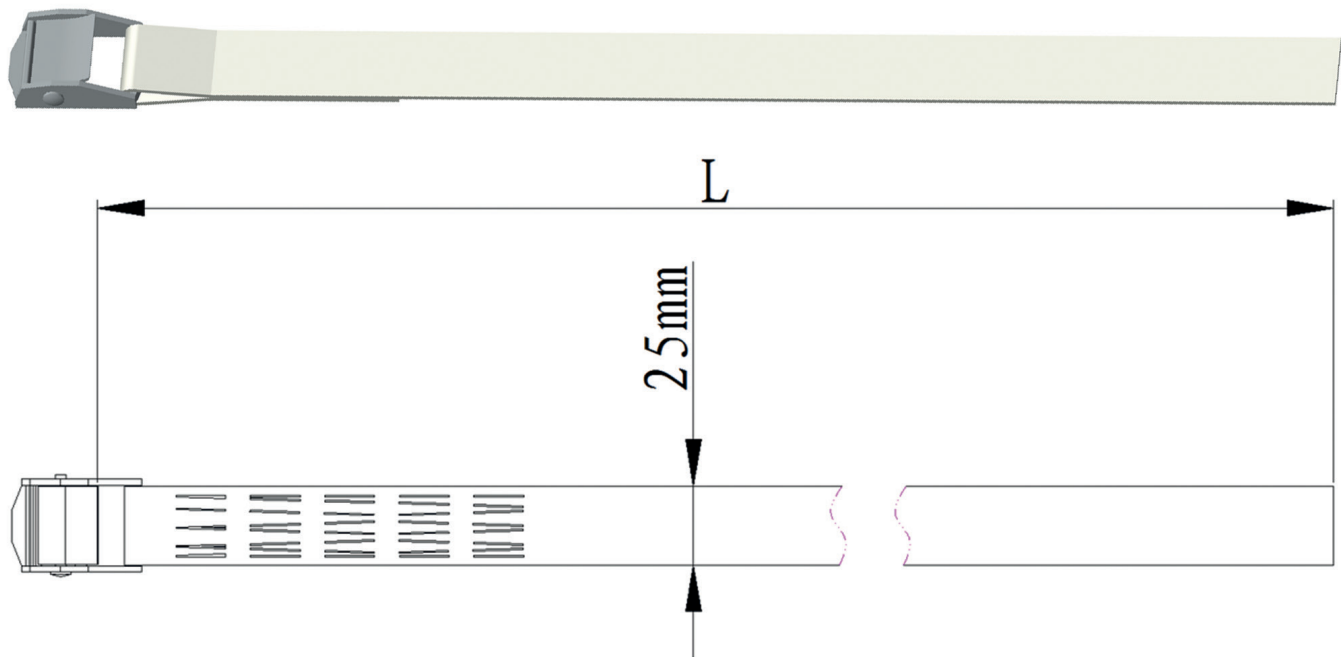

## 25 mm cam buckle lashings CAM52 / 53 / 58 - LC 250 / 300 / 450 daN

Example of cam buckle lashing:

- Execution : 1-part cam buckle strap, Length (m) on request
- Standard : EN12195-2 or alternative based on required MBL
- Packing : as per customer request

Lashing capacity LC (daN)	MBL (daN)	Cam buckle type (Art. No.)	For webbing (mm)	Elongation (%)	Length L (m)
					
250	500	CAM52	25	<7	on request
300	600	CAM53	25	<7	on request
450	900	CAM58	25	<7	on request

- Colours : blue, red, yellow, orange, green; more colours on request
- Label : one side stitched; with logo or other details available
- Print : letters / motives / logos are printable in black, special colours on request