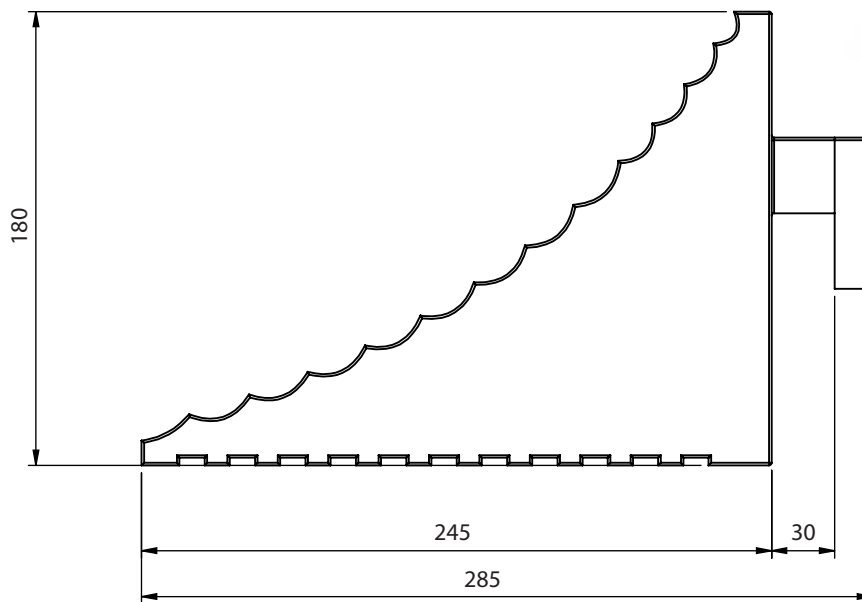

## Truck chock - 5 T

(Dimensions in mm)

Material	Rubber
Finish	Black
Weight	4 kg

(Important note: Measures and weights without engagement. We reserve the right to change technical details.)