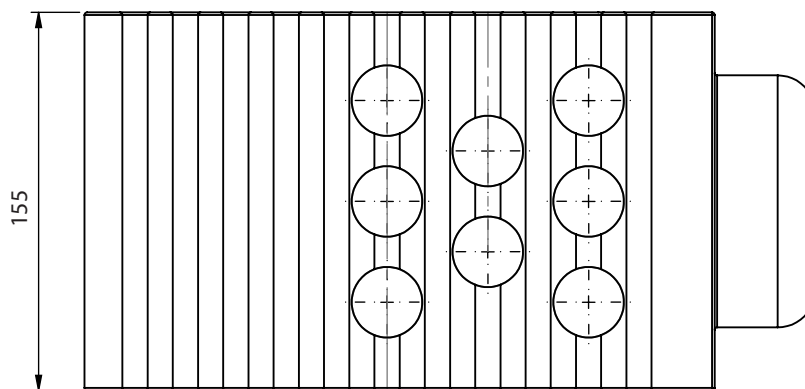

## Truck chock - 5 T

(Dimensions in mm)

Material	Rubber
Finish	Black
Weight	4 kg

(Important note: Measures and weights without engagement. We reserve the right to change technical details.)