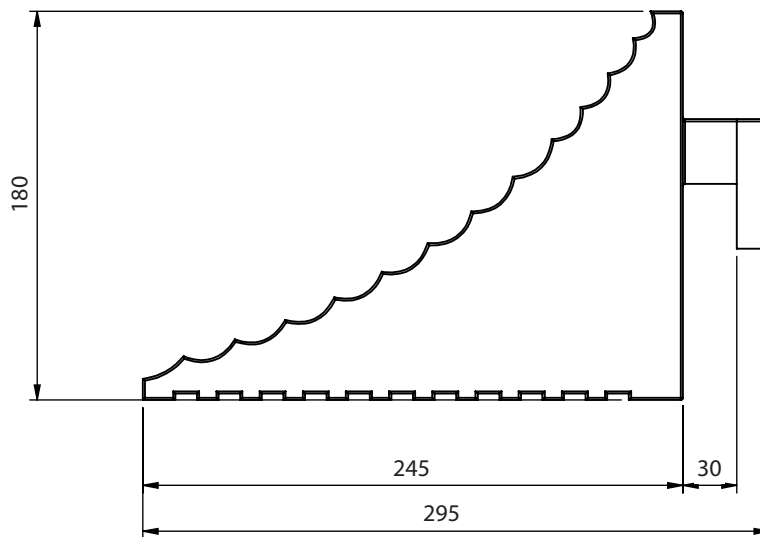

Car & truck chocks

Truck chock - 10 T

(Dimensions in mm)

Material	Rubber
Finish	Black
Weight	6.8 kg

(Important note: Measures and weights without engagement. We reserve the right to change technical details.)