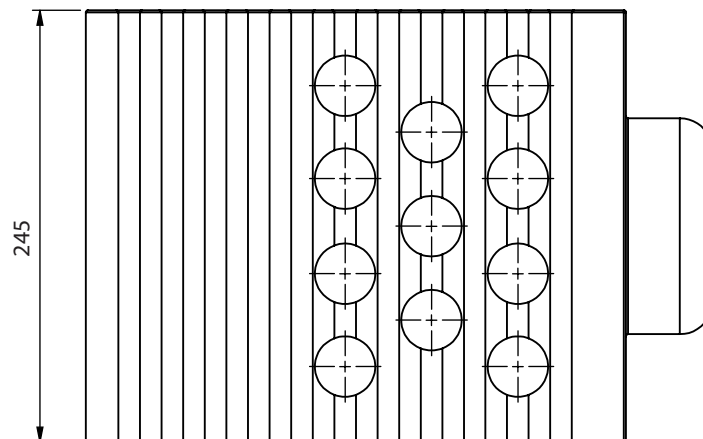

Car & truck chocks

Truck chock - 10 T

(Dimensions in mm)

Material	Rubber
Finish	Black
Weight	6.8 kg

(Important note: Measures and weights without engagement. We reserve the right to change technical details.)