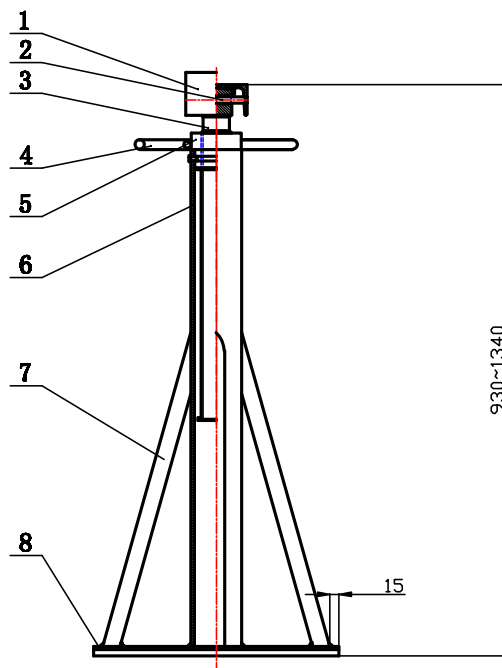

## Trailer jack MBL 400 kN

(Dimensions in mm)

MBL / SWL	400 kN / 200 kN
Length	930 - 1,340 mm
Material	Q235B
Finish	Powder coated
Weight	27 kg

(Important note: Measures and weights without engagement. We reserve the right to change technical details.)