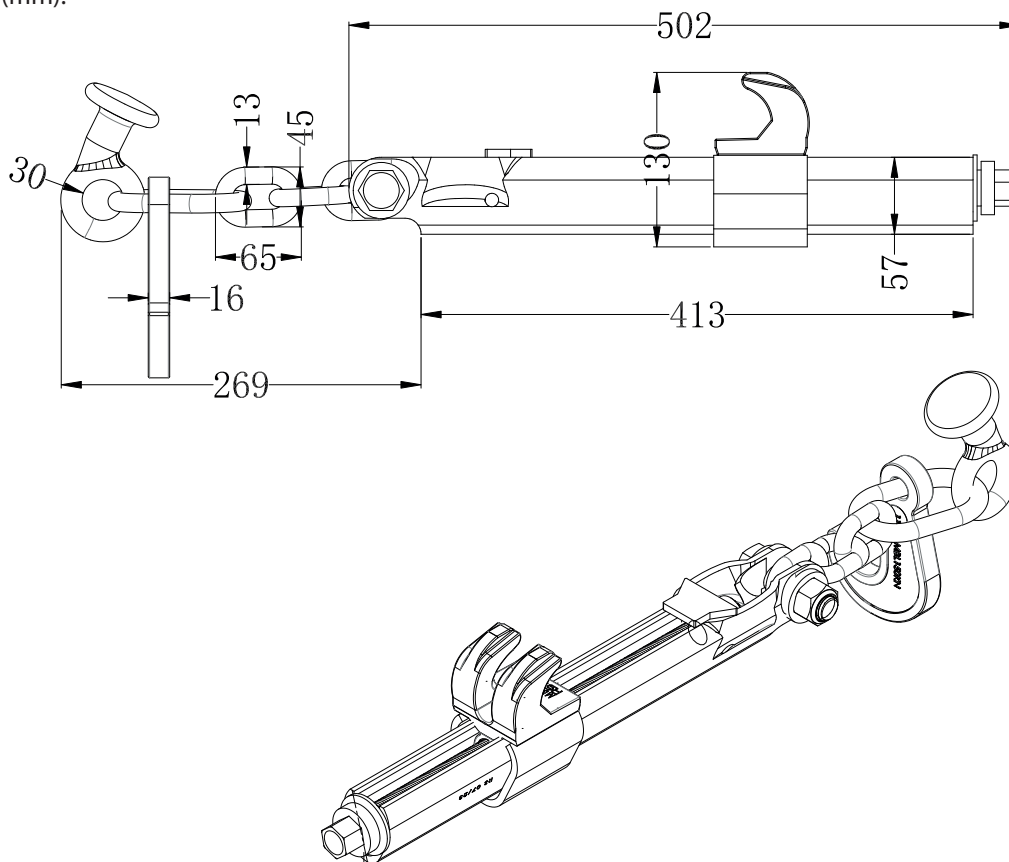

## Speed lashing - with big link, eye hook and elephant hook

Dimensions (mm):

- Breaking load tension : 200 kN
- Material : steel
- Finish : hot dip galvanized
- Packing & markings : as per customer request
- Weight : 9.2 kg / piece

(Important note: Measures and weights without engagement. We reserve the right to change technical details.)