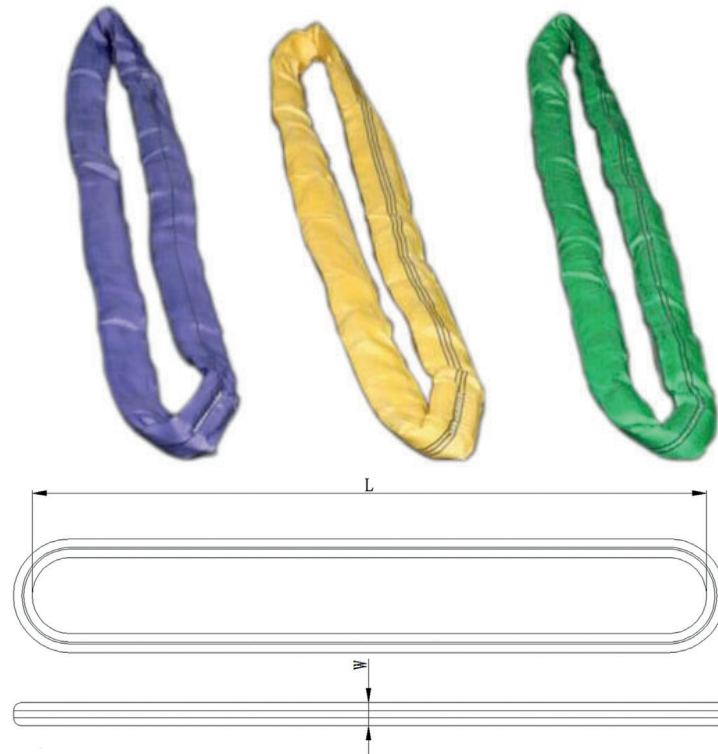

Round slings

Polyester round slings, WLL 1-10 t, single sleeve

- Standard : EN1492-2
- Safety factor : 7:1
- Packing : as per customer request, with user instruction and CE manufacturer's declaration in shrink foil available

Item code*	WLL (t)	Sleeve width -without yarn- (mm)	Colour
E-RBS-1-X	1	50	purple
E-RBS-2-X	2	50	green
E-RBS-3-X	3	65	yellow
E-RBS-4-X	4	70	grey
E-RBS-5-X	5	80	red
E-RBS-6-X	6	85	brown
E-RBS-8-X	8	95	blue
E-RBS-10-X	10	100	orange
* X = Length L			

- Label : label protection on request available; with logo or other details available
- Print : letters / motives / logos are printable in black, special colours on request

(Important note: Measures and weights without engagement. We reserve the right to change technical details.)