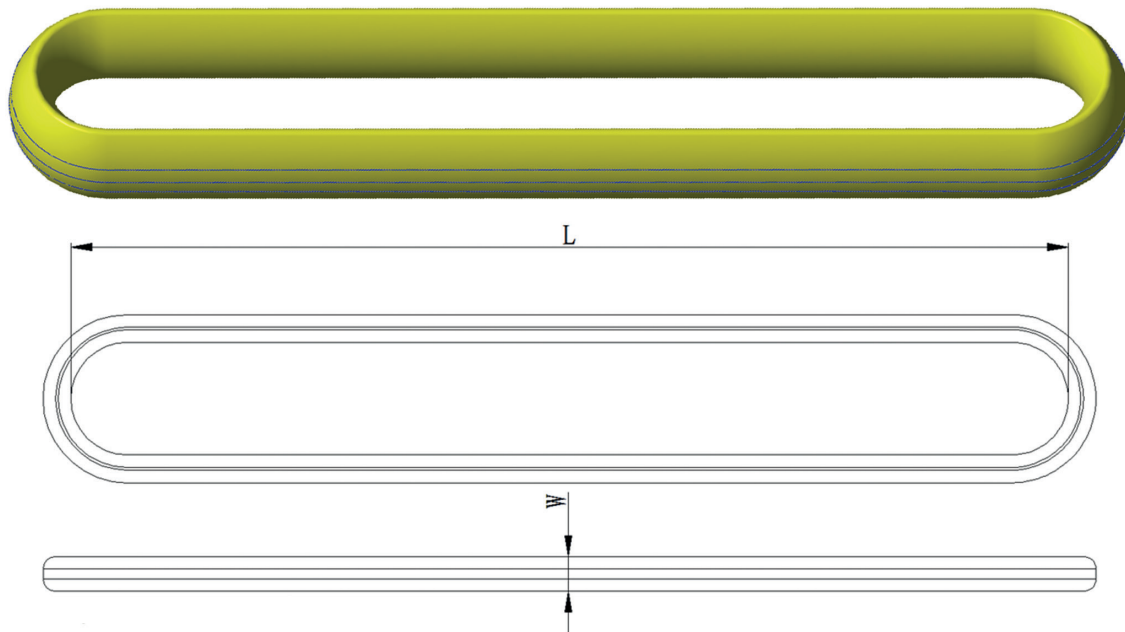

Round slings

## Polyester round slings, WLL 1-10 t, premium sleeve

- Standard : EN1492-2
- Safety factor : 7:1
- Packing : as per customer request, with user instruction and CE manufacturer's declaration in shrink foil available

Item code*	WLL (t)	Sleeve width -without yarn- (mm)	Colour
E-RBW-1-X	1	50	purple
E-RBW-2-X	2	50	green
E-RBW-3-X	3	60	yellow
E-RBW-4-X	4	70	grey
E-RBW-5-X	5	75	red
E-RBW-6-X	6	90	brown
E-RBW-8-X	8	90	blue
E-RBW-10-X	10	100	orange

\* X = Length L

- Label : label protection on request available; with logo or other details available
- Print : letters / motives / logos are printable in black, special colours on request

(Important note: Measures and weights without engagement. We reserve the right to change technical details.)