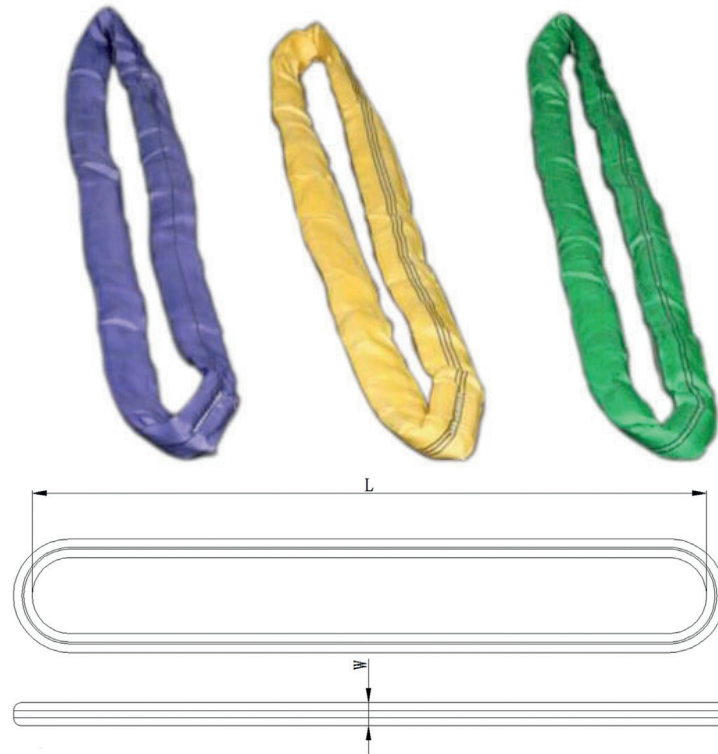

Round slings

Polyester round slings, WLL 1-10 t, double sleeve

- Standard : EN1492-2
- Safety factor : 7:1
- Packing : as per customer request, with user instruction and CE manufacturer's declaration in shrink foil available

Item code*	WLL (t)	Sleeve width -without yarn- (mm)	Colour
E-RBD-1-X	1	50	purple
E-RBD-2-X	2	50	green
E-RBD-3-X	3	60	yellow
E-RBD-4-X	4	70	grey
E-RBD-5-X	5	75	red
E-RBD-6-X	6	90	brown
E-RBD-8-X	8	90	blue
E-RBD-10-X	10	100	orange
* X = Length L			

- Label : label protection on request available; with logo or other details available
- Print : letters / motives / logos are printable in black, special colours on request

(Important note: Measures and weights without engagement. We reserve the right to change technical details.)