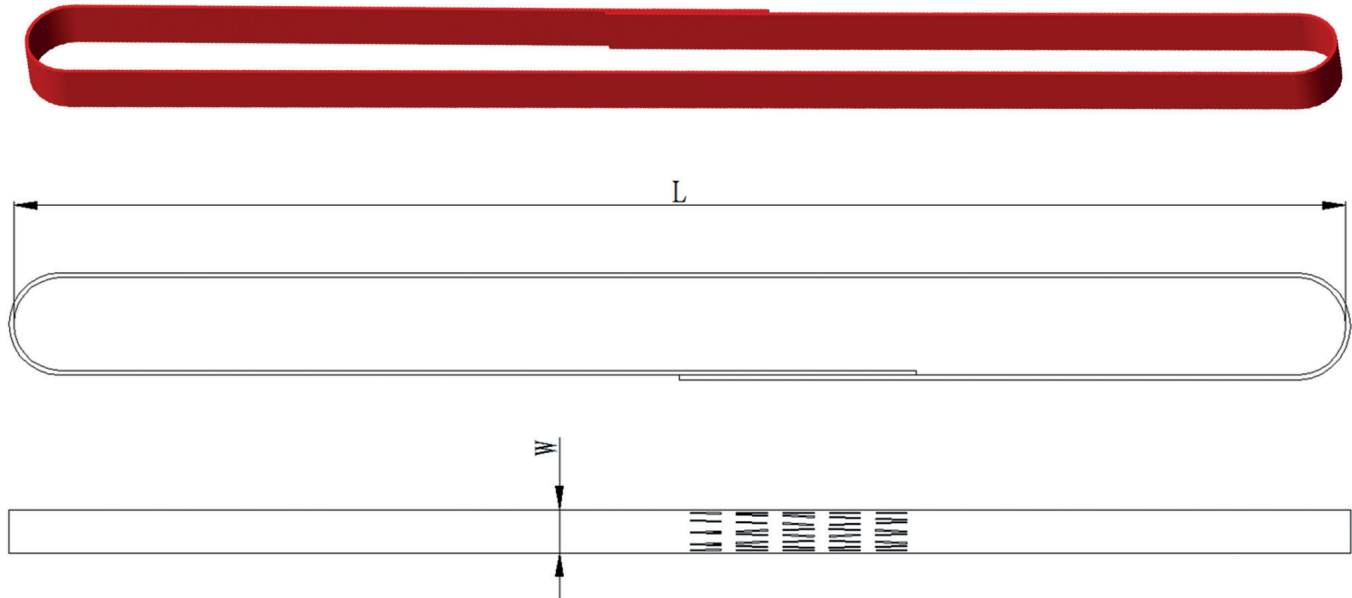

Webbing slings

## Polyester one-way webbing slings, WLL 1-5 t, single layer

- Standard : DIN60005
- Safety factor : 5:1
- Packing : as per customer request, with user instruction and CE manufacturer's declaration in shrink foil available

Item code**	WLL (t)	Webbing width* (mm)	Thickness (mm)
E-OB-25-..T-X	1	25	...
E-OB-35-..T-X	2	35	...
E-OB-48-..T-X	3	48	...
E-OB-50-..T-X	4	50	...
E-EB-75-..T-X	5	75	...

\* Other webbing widths on request available. / \*\* X = Length L

- Colour : white, black, orange, other webbing colours on request available
- Label : one side stitched, label protection on request available; with logo or other details available
- Print : letters / motives / logos are printable in black, special colours on request