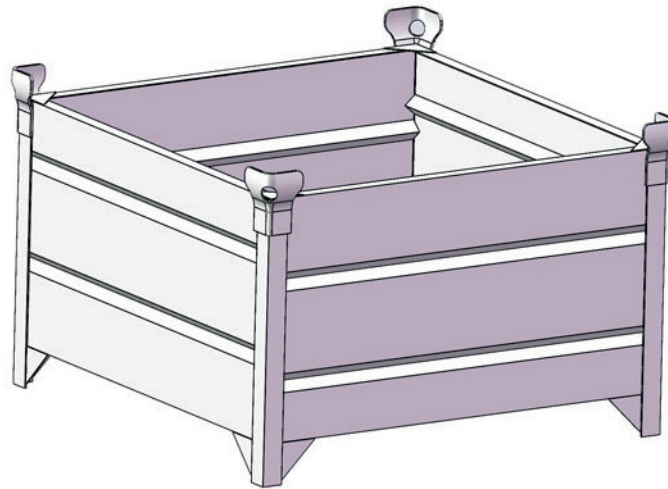

Bins

Bin-07, 1075 x 1075 x 845 mm

- SWL : 2 t
- Weight : 87 kg
- Material : Q235B
- Finish : hot dip galvanized

(Important note: Measures and weights without engagement. We reserve the right to change technical details.)