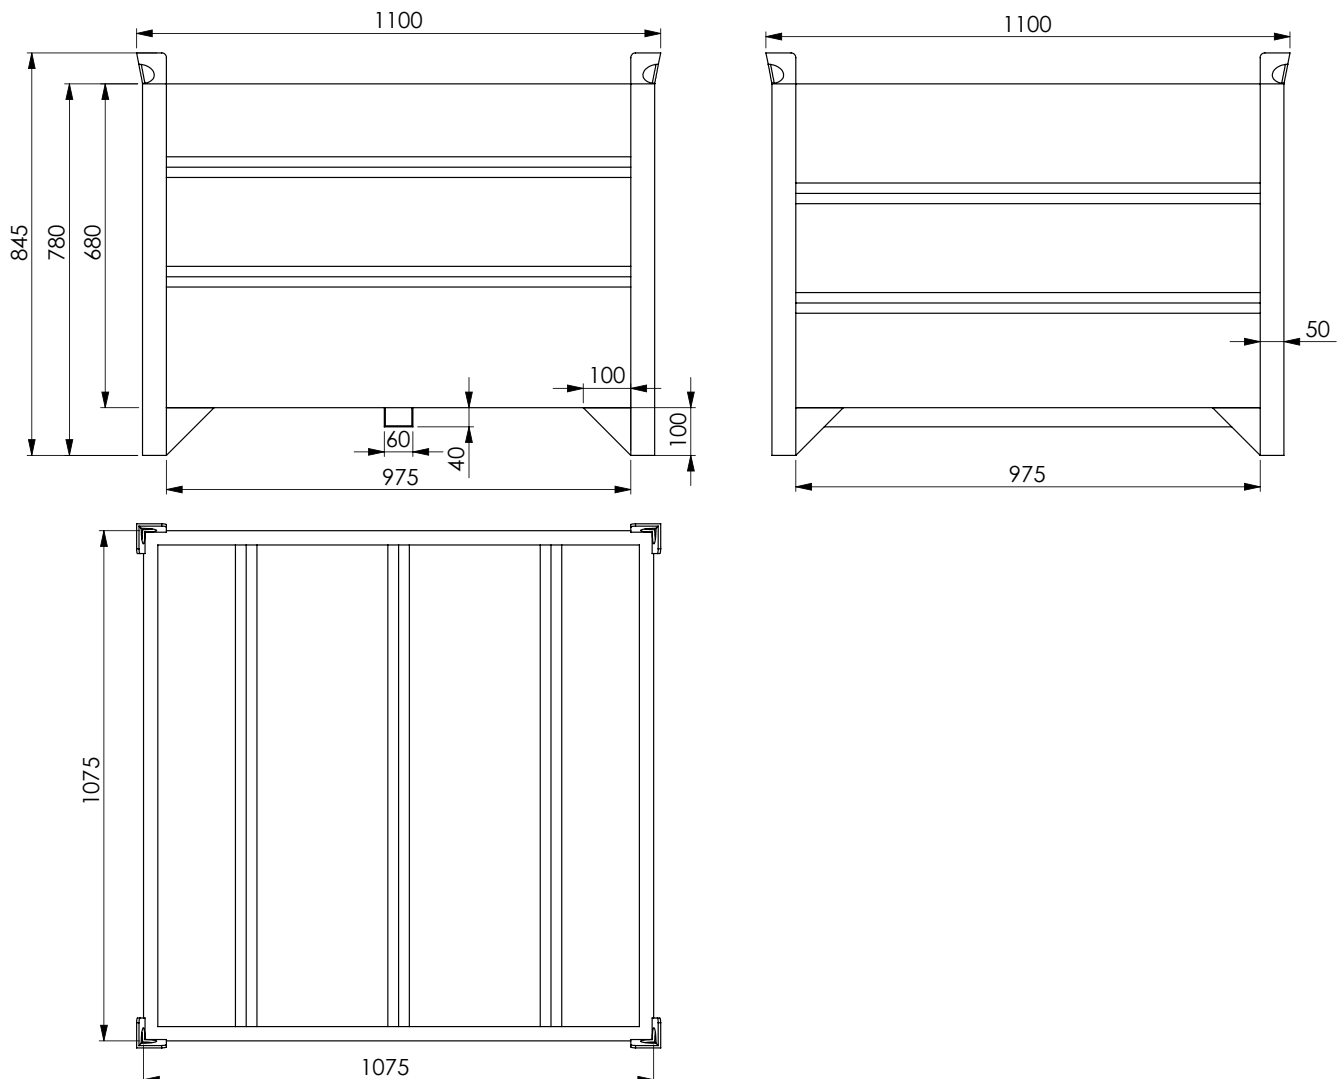

Bins

Bin-07, 1075 x 1075 x 845 mm

- SWL : 2 t
- Weight : 87 kg
- Material : Q235B
- Finish : hot dip galvanized

(Important note: Measures and weights without engagement. We reserve the right to change technical details.)