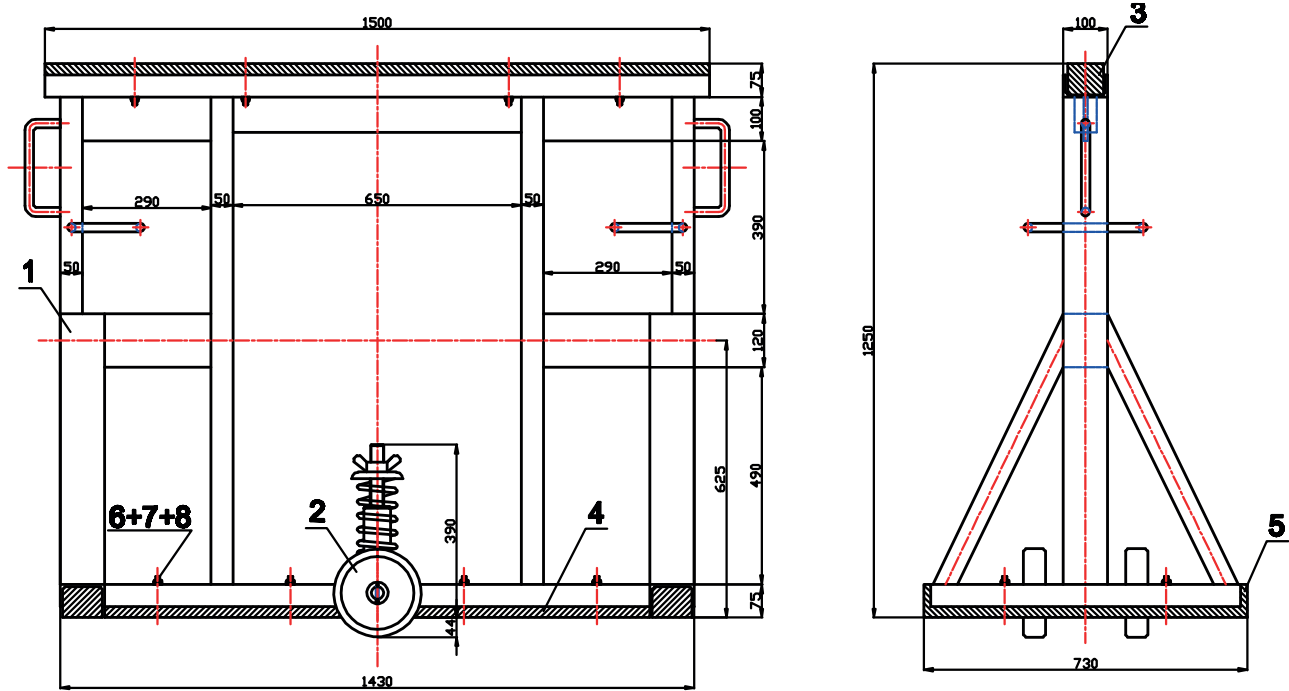

## Trailer horse | 100 t | 1500 mm

(Dimensions in mm)

Note	Wheel without bearings
Position 3, 4 & 5	Hard wood
Material	Q235B
Finish	Powder coated
Weight	162 kg

(Important note: Measures and weights without engagement. We reserve the right to change technical details.)