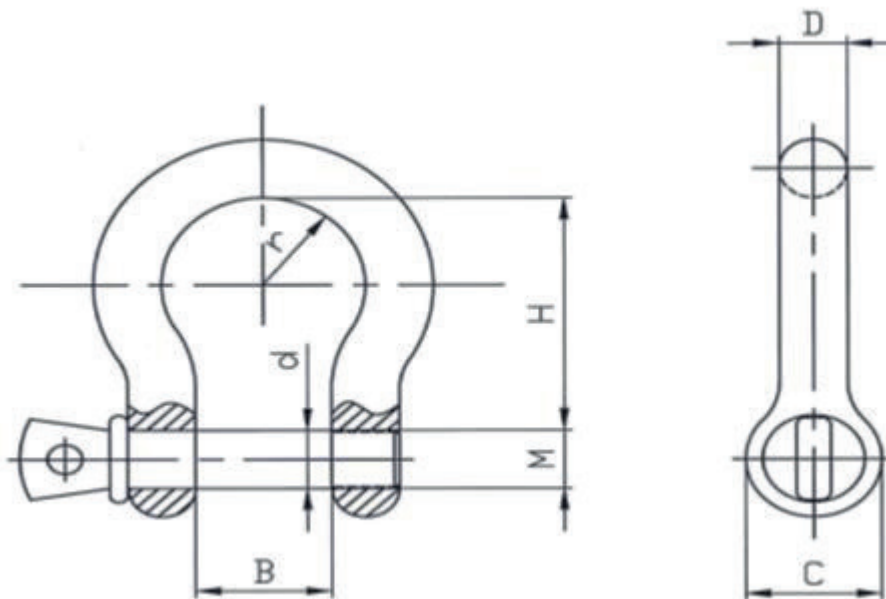

Shackles

Lashing shackle, bow type, oversized

- Material : high tensile steel body | forged pin
- Markings : body - batch code & MBL20T | pin - batch code
- Finish : normally green painted, alternative as per customer request
- Packing : as per customer request

Type	MBL t	Weight kg	Dimensions (mm)					
			D	d	B	H	C	2r
M19	8.8	0.865	19	19	38	80	38	60
M25	16.8	1.961	25	25	50	100	49	75
M32	28	4.2	32	32	64	129	62	96
M38	40	6.81	38	38	76	151	74	114
M50	50	16.0	50	50	102	200	108	156