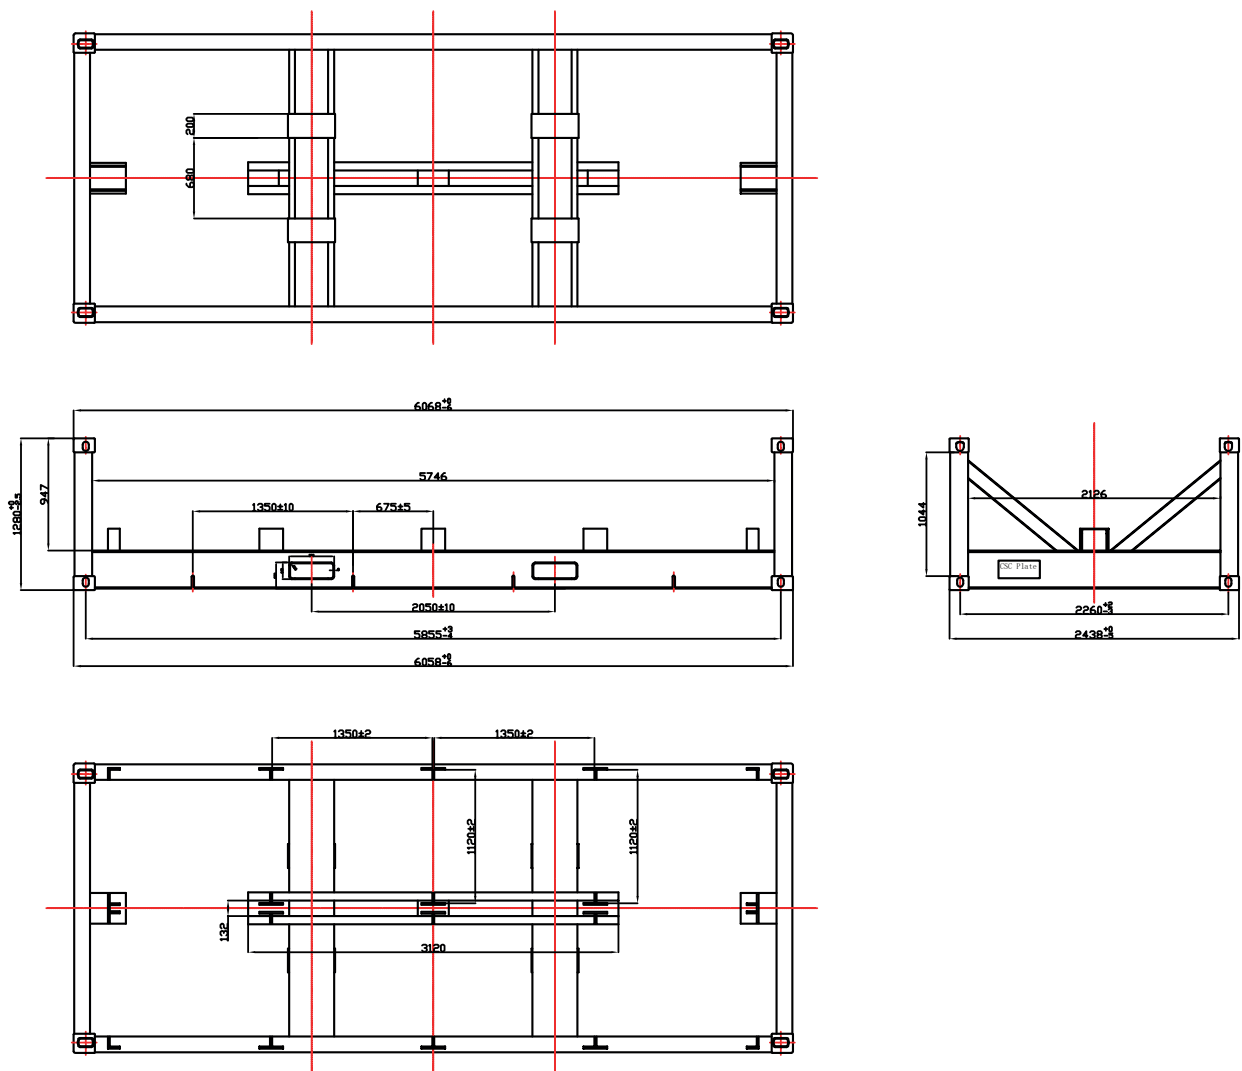

Flatracks

Flatrack 20' for 8 bins

Remark:

1. No sharp edges
2. Surface treatment: SA 2.5
3. Painted
4. CSC plate
5. For 8 bins: 1320 × 1090 × 740 mm

(Important note: Measures and weights without engagement. We reserve the right to change technical details.)