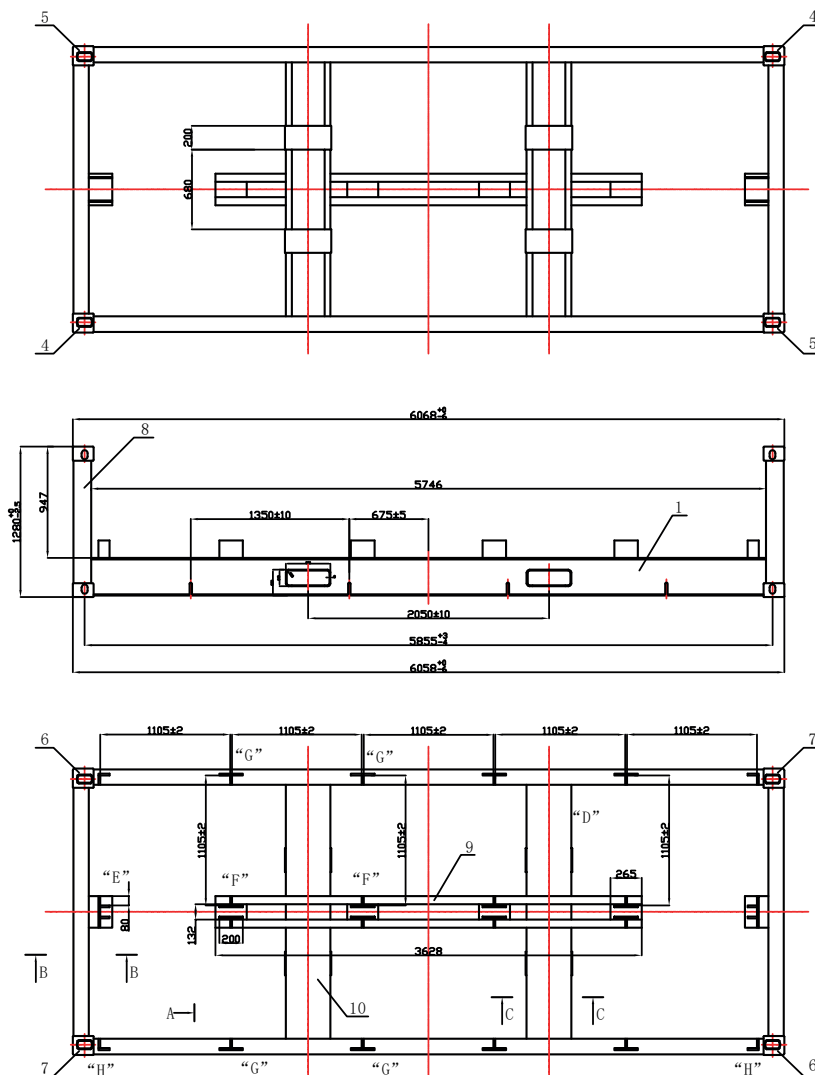

Flatracks

**Flatrack 20' for 10 bins**

**Remark:**

1. No sharp edges
2. Surface treatment: SA 2.5
3. Painted
4. CSC plate
5. For 10 bins: 1075 × 1075 × 780 mm

(Important note: Measures and weights without engagement. We reserve the right to change technical details.)