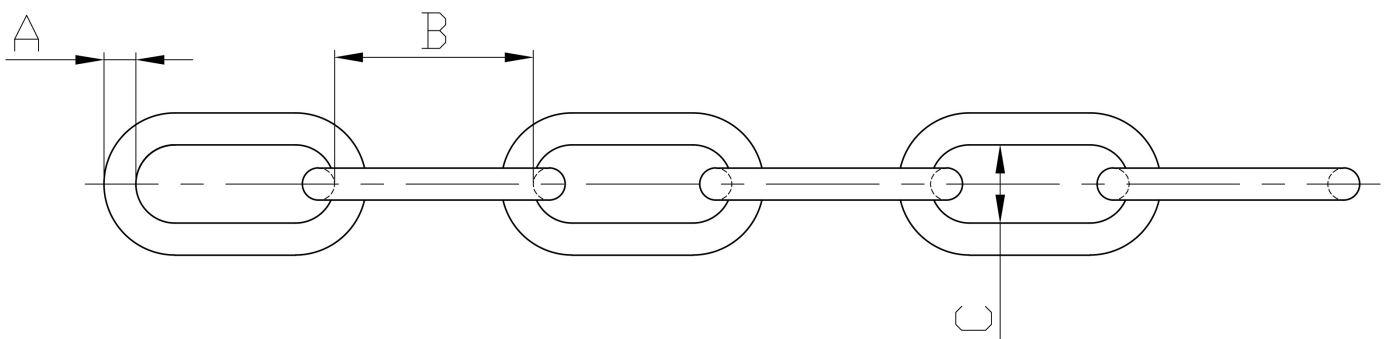

Lashing chains

## Long link lashing chains 9-11-13mm

**100%  
manufacturing  
proof load  
tested**

- Material : alloy steel
- Finish : painted, electro galvanized, electro galvanized + painted, hot dip galvanized
- Packing : as per customer request

Chain Ø mm	SWL kN / t painted	MBL kN / t painted	Weight kg / m	Dimensions (mm)		
				A	B	C
9	49 / 5	98 / 10	1.40	9	57	16
11	73.5 / 7.5	147 / 15	2.14	11	64	18
13	98 / 10	196 / 20	2.97	13	81	23

(Important note: Measures and weights without engagement. We reserve the right to change technical details.)