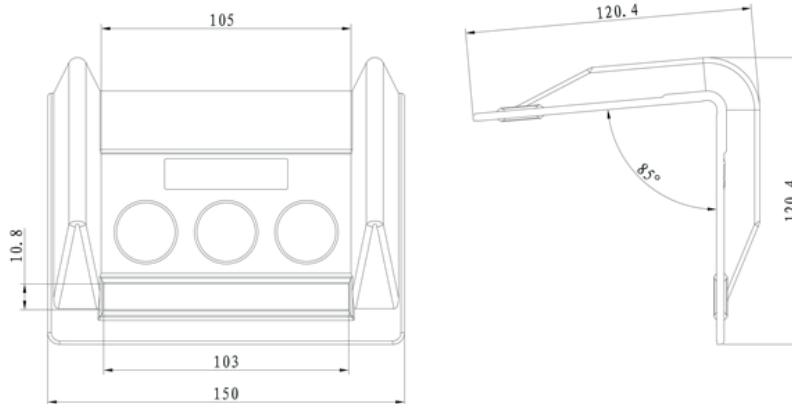

Corner protectors

## Corner protector PCP-3A for webbing up to 100 mm

(Dimensions in mm)

Art. No.	PCP-3A
White corner protector for webbing up to 100 mm	
Weight	10.7 kg / carton
Packing	120 pcs / carton

(Important note: Measures and weights without engagement. We reserve the right to change technical details.)