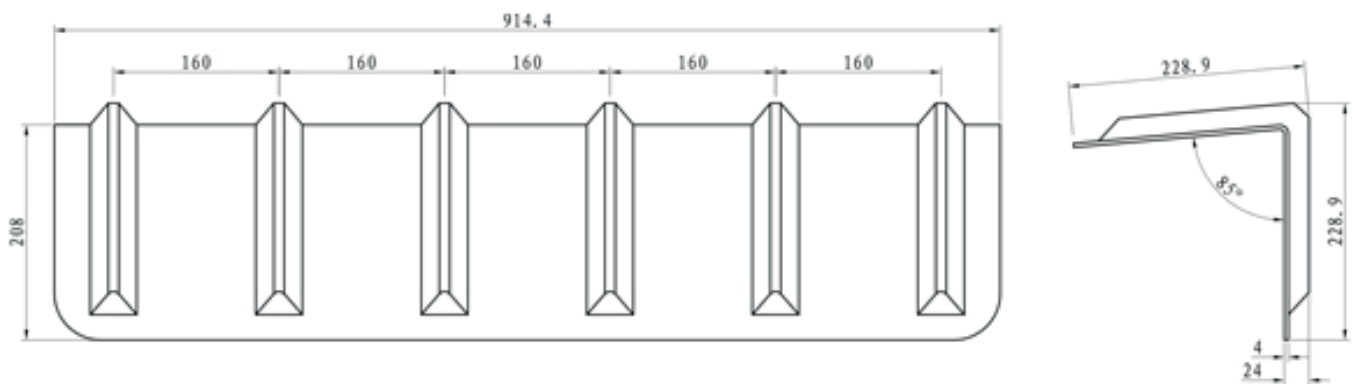

Corner protectors

Corner protector PCP-360

(Dimensions in mm)

Art. No.	PCP-360
Blue corner protector	
Weight	32.2 kg / carton
Packing	20 pcs / carton

(Important note: Measures and weights without engagement. We reserve the right to change technical details.)