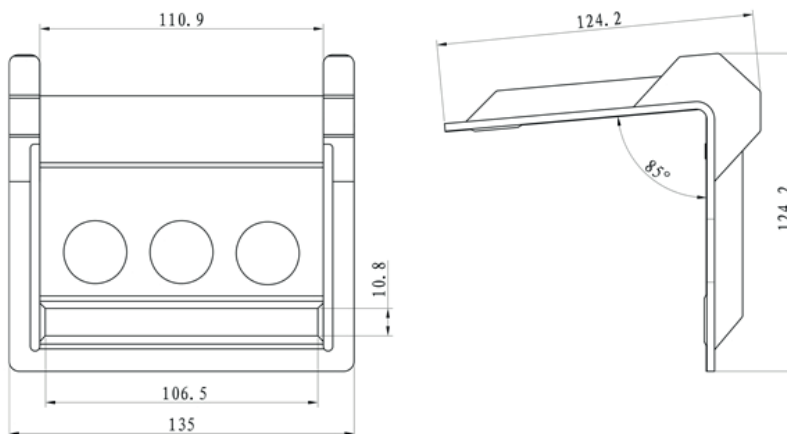

Corner protectors

## Corner protector PCP-3 for webbing up to 100 mm

(Dimensions in mm)

Art. No.	PCP-3
Blue corner protector for webbing up to 100 mm	
Weight	4.5 kg / carton
Packing	50 pcs / carton

(Important note: Measures and weights without engagement. We reserve the right to change technical details.)