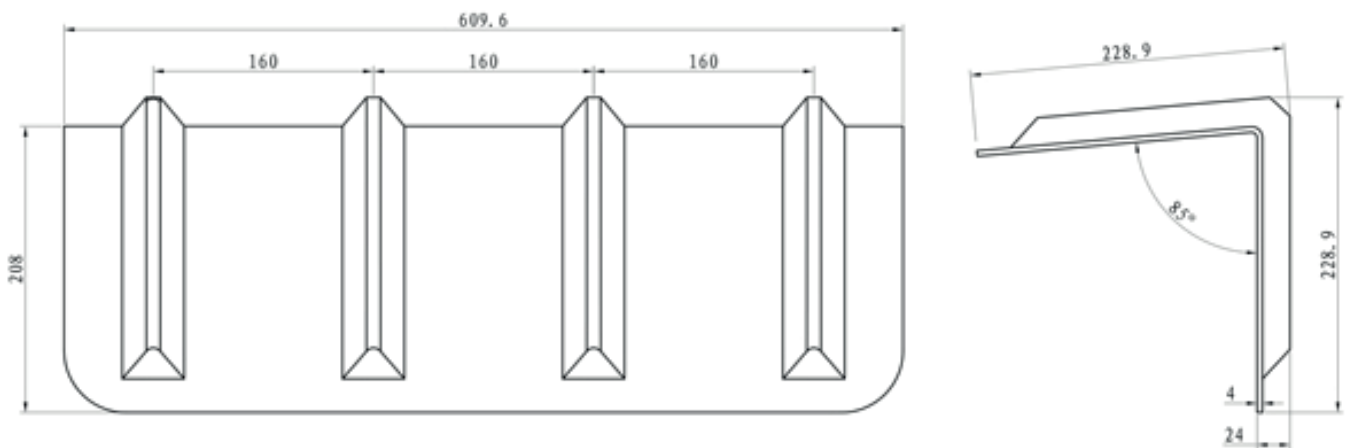

Corner protectors

Corner protector PCP-240

(Dimensions in mm)

Art. No.	PCP-240
Blue corner protector	
Weight	11.0 kg / carton
Packing	10 pcs / carton

(Important note: Measures and weights without engagement. We reserve the right to change technical details.)