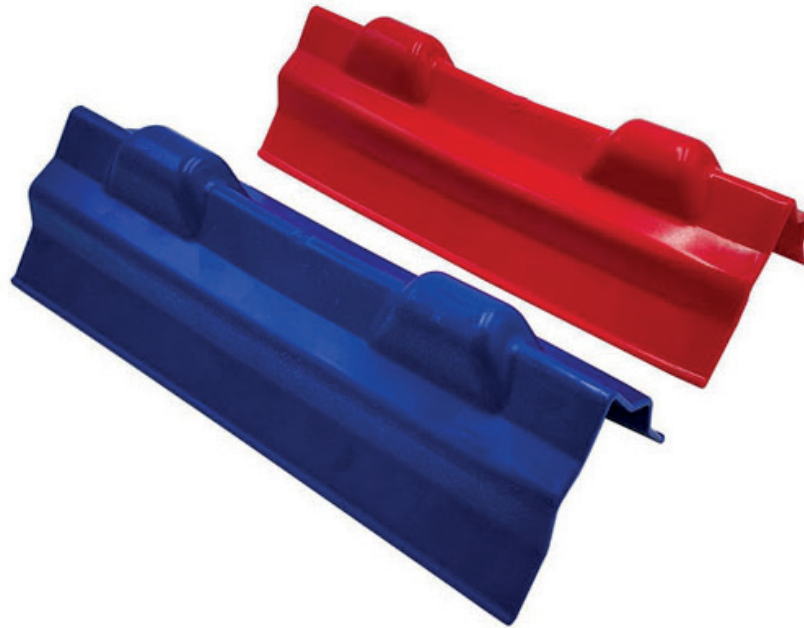

Corner protectors

Corner protector PCP-2 for webbing up to 100 mm

(Dimensions in mm)

Art. No.	PCP-2
Red or blue corner protector for webbing up to 100 mm	
Weight	9.4 kg / carton
Packing	50 pcs / carton

(Important note: Measures and weights without engagement. We reserve the right to change technical details.)