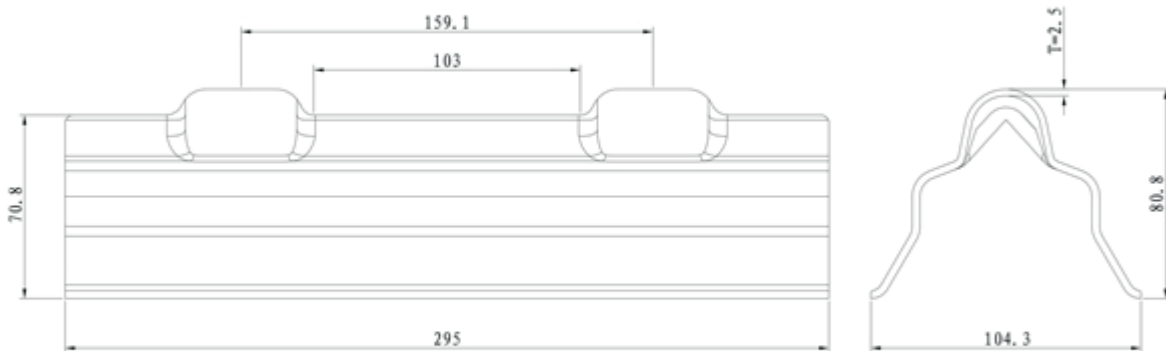

Corner protectors

Corner protector PCP-2 for webbing up to 100 mm

(Dimensions in mm)

Art. No.	PCP-2
Red or blue corner protector for webbing up to 100 mm	
Weight	9.4 kg / carton
Packing	50 pcs / carton

(Important note: Measures and weights without engagement. We reserve the right to change technical details.)