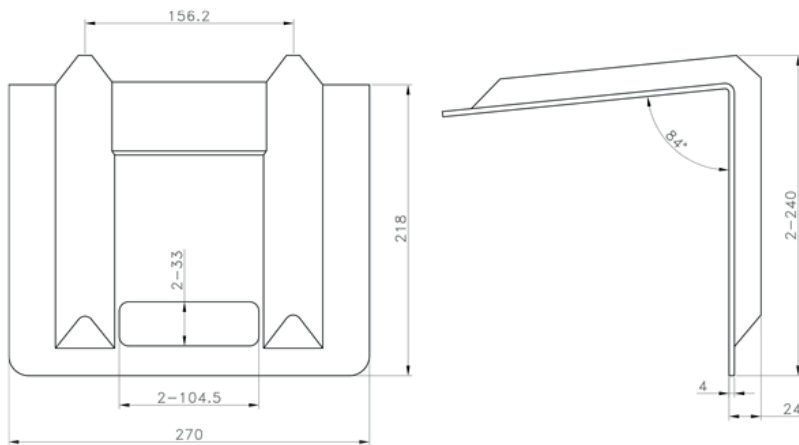

Corner protectors

## Corner protector PCP-1A for webbing up to 100 mm

(Dimensions in mm)

Art. No.	PCP-1A
Blue corner protector for webbing up to 100 mm	
Weight	11.5 kg / carton
Packing	30 pcs / carton

(Important note: Measures and weights without engagement. We reserve the right to change technical details.)