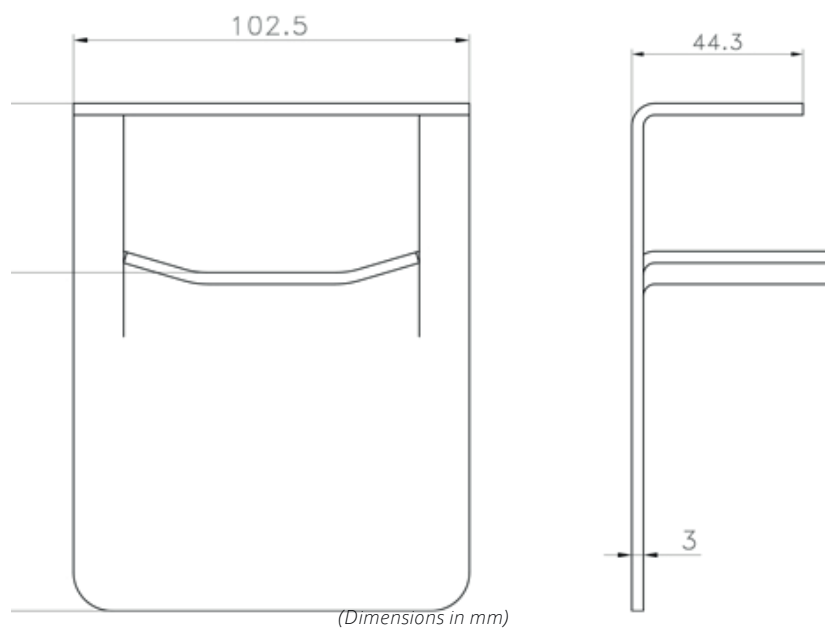

Corner protectors

Steel corner protector PCP-17 for webbing up to 75 mm

Art. No.	PCP-17
Steel corner protector for webbing up to 75 mm	
Weight	16.3 kg / carton
Packing	40 pcs / carton

(Important note: Measures and weights without engagement. We reserve the right to change technical details.)