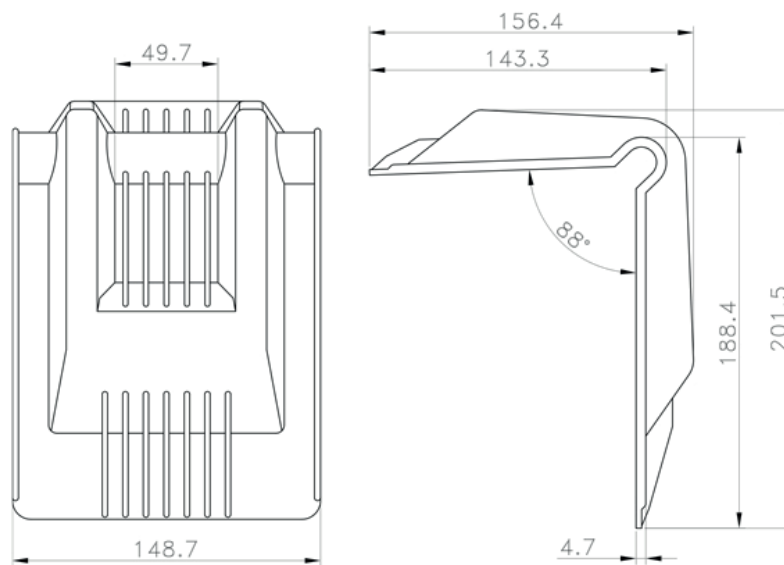

Corner protectors

## Corner protector PCP-156 for webbing up to 50 mm

(Dimensions in mm)

Art. No.	PCP-156
Black corner protector for webbing up to 50 mm	
Weight	3.5 kg / carton
Packing	15 pcs / carton

(Important note: Measures and weights without engagement. We reserve the right to change technical details.)