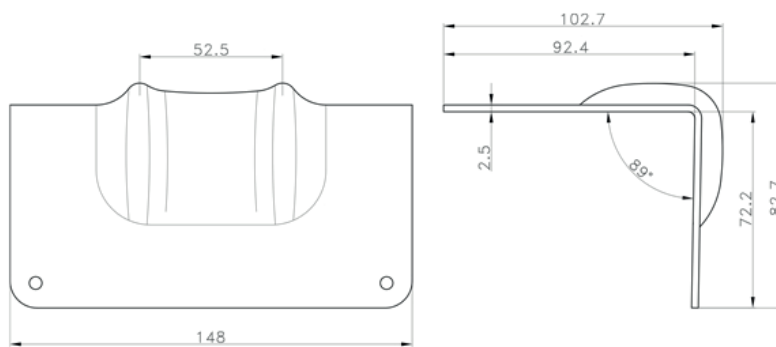

Corner protectors

## Steel corner protector PCP-14N for webbing up to 50 mm

(Dimensions in mm)

Art. No.	PCP-14N
Steel corner protector for webbing up to 50 mm	
Weight	14.5 kg / carton
Packing	30 pcs / carton

(Important note: Measures and weights without engagement. We reserve the right to change technical details.)