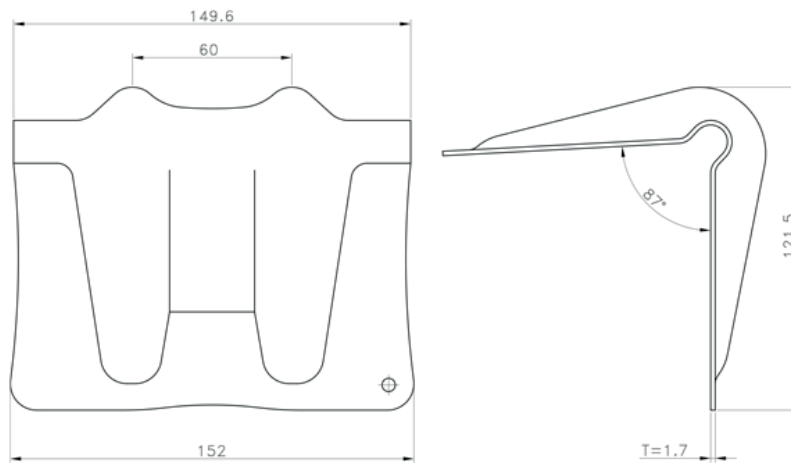

Corner protectors

Steel corner protector PCP-12N for webbing up to 100 mm

(Dimensions in mm)

Art. No.	PCP-12N
Steel corner protector for webbing up to 100 mm	
Weight	25.5 kg / carton
Packing	50 pcs / carton

(Important note: Measures and weights without engagement. We reserve the right to change technical details.)