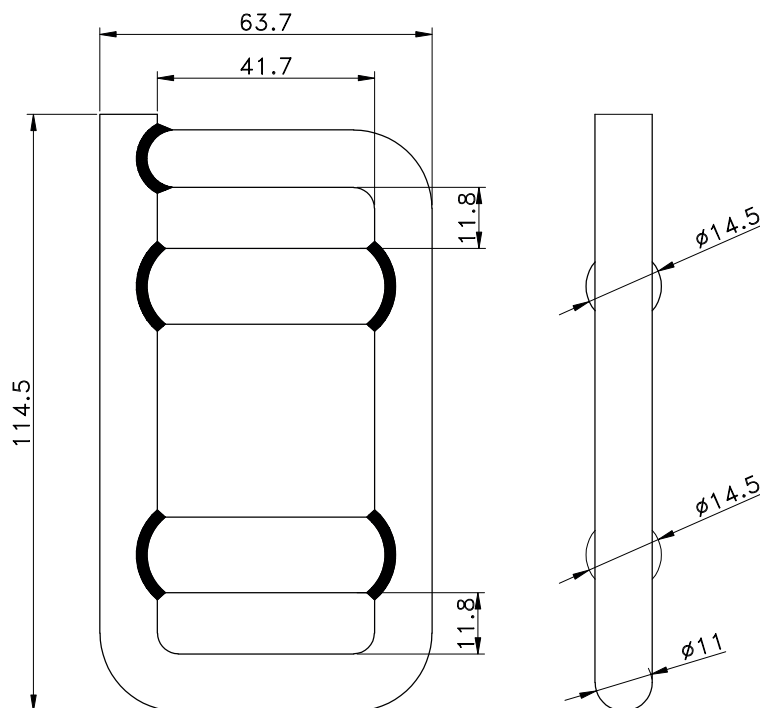

Buckles for one way webbing

## Welded buckle WB3801 - 32/ 38 / 40 mm - 4,000 daN

(Dimensions in mm.)

Art. No.	WB3801
MBL	4,000 daN
For webbing	32, 38 & 40 mm
Finish	electro galvanized (Cr6+ free)
Markings	as per customer request
Weight	23.5 kg / carton
Packing	70 pcs / carton (54 cts / pallet)

(Important note: Measures and weights without engagement. We reserve the right to change technical details.)