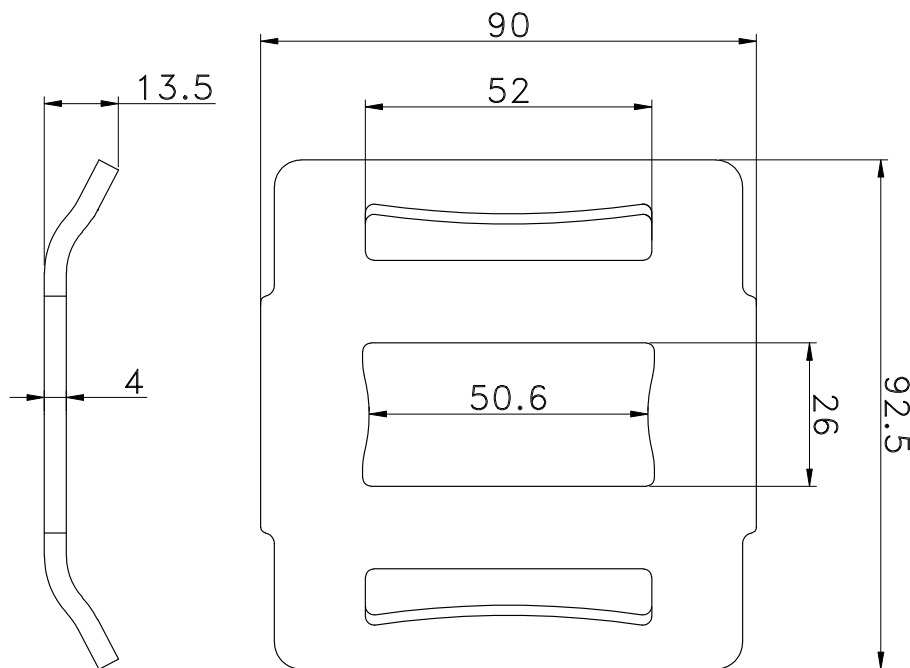

Buckles for one way webbing

**Plate buckle BR5001 - 50 mm - 2,000 daN**

(Dimensions in mm.)

Art. No.	BR5001
MBL	2,000 daN
For webbing	50 mm
Finish	electro galvanized (Cr6+ free)
Markings	as per customer request
Weight	18.7 kg / carton
Packing	100 pcs / carton (54 cts / pallet)

(Important note: Measures and weights without engagement. We reserve the right to change technical details.)