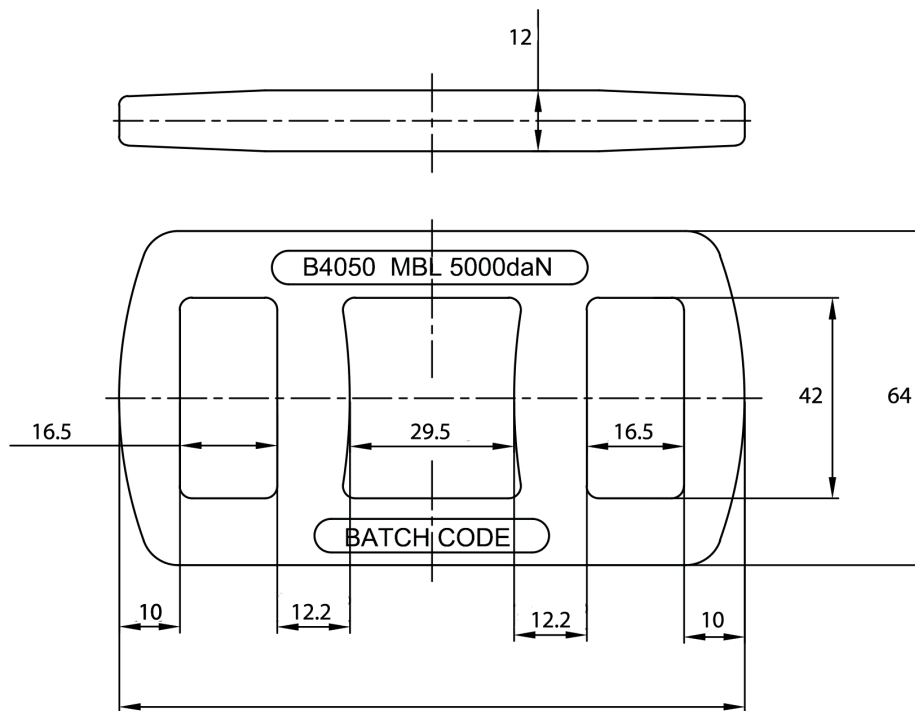

Buckles for one way webbing

Forged buckle B4050 - 38 / 40 mm - 5,000 daN

(Dimensions in mm.)

Art. No.	B4050
MBL	5,000 daN
For webbing	38 & 40 mm
Material	C45
Finish	electro galvanized (Cr6+ free)
Markings	as per customer request
Weight	290 g / pc
Packing	50 pcs / carton (48 cts / pallet)

(Important note: Measures and weights without engagement. We reserve the right to change technical details.)