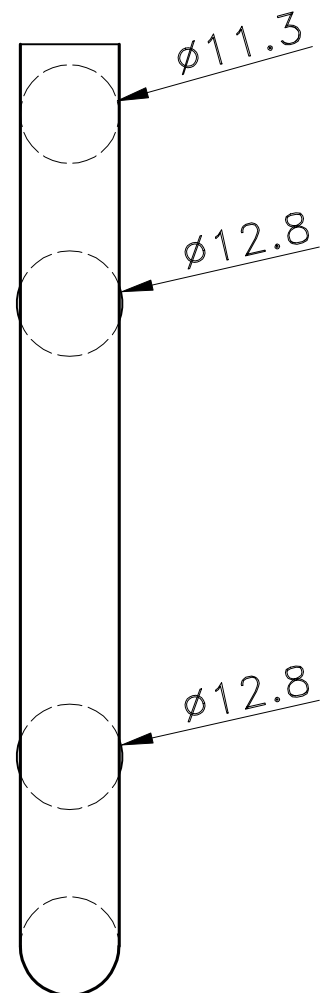

Buckles for one way webbing

## Welded buckle - 50 mm - 5.000 daN

Dimensions in mm

- MBL : 5.000 daN
- For webbing : 50 mm
- Finish : electro galvanized (CR6+ free)
- Markings : as per customer request
- Packing : 50 pcs / carton (54 cts / pallet)
- Weight : 19,0 kg / carton

(Important note: Measures and weights without engagement. We reserve the right to change technical details.)