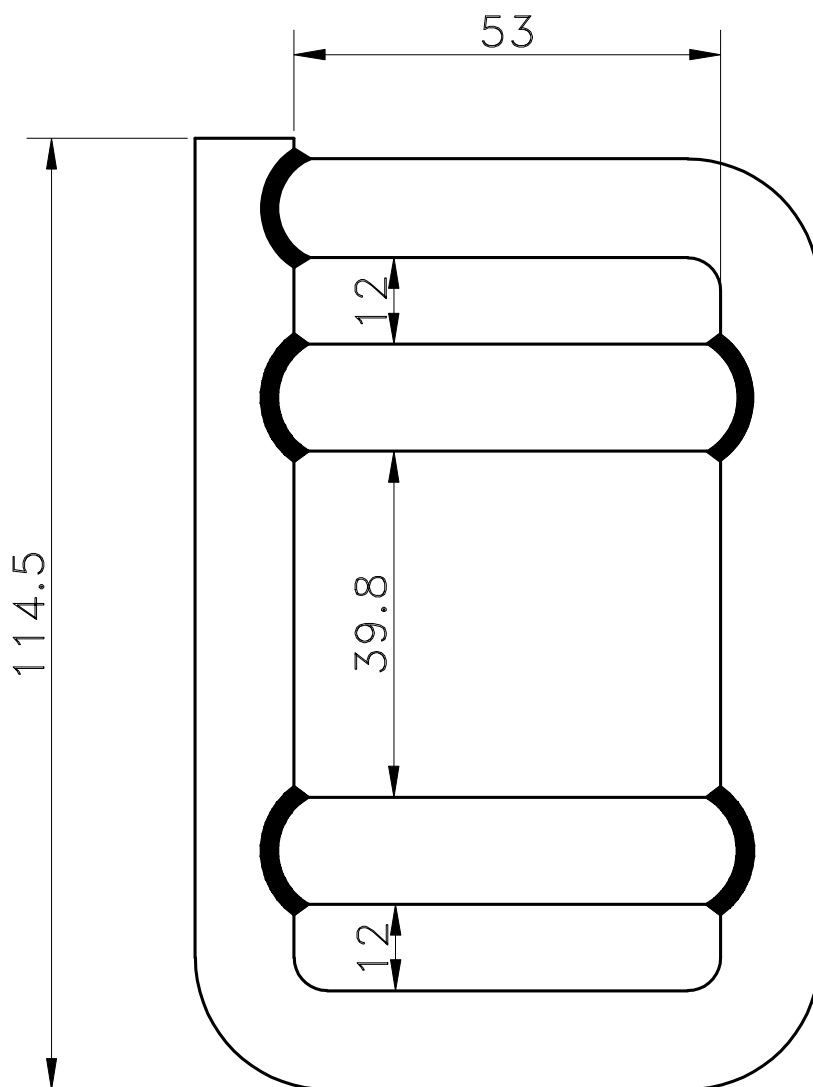

Buckles for one way webbing

## Welded buckle - 50 mm - 5.000 daN

Dimensions in mm

- MBL : 5.000 daN
- For webbing : 50 mm
- Finish : electro galvanized (CR6+ free)
- Markings : as per customer request
- Packing : 50 pcs / carton (54 cts / pallet)
- Weight : 19,0 kg / carton

(Important note: Measures and weights without engagement. We reserve the right to change technical details.)