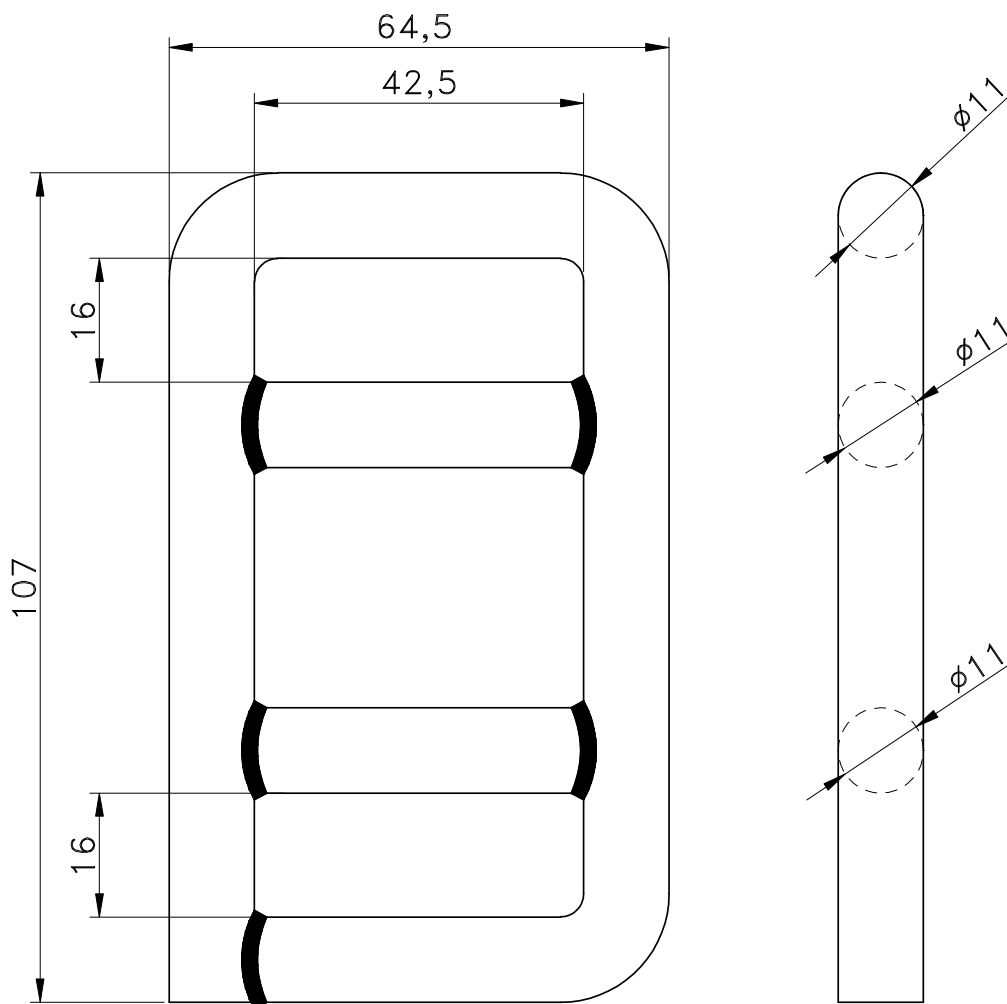

Buckles for one way webbing

## Welded buckle - 40 mm - 5.000 daN

Dimensions in mm

- MBL : 5.000 daN
- For webbing : 40 mm
- Finish : electro galvanized (CR6+ free)
- Markings : as per customer request
- Packing : 80 pcs / carton (54 cts / pallet)
- Weight : 23,5 kg / carton

(Important note: Measures and weights without engagement. We reserve the right to change technical details.)