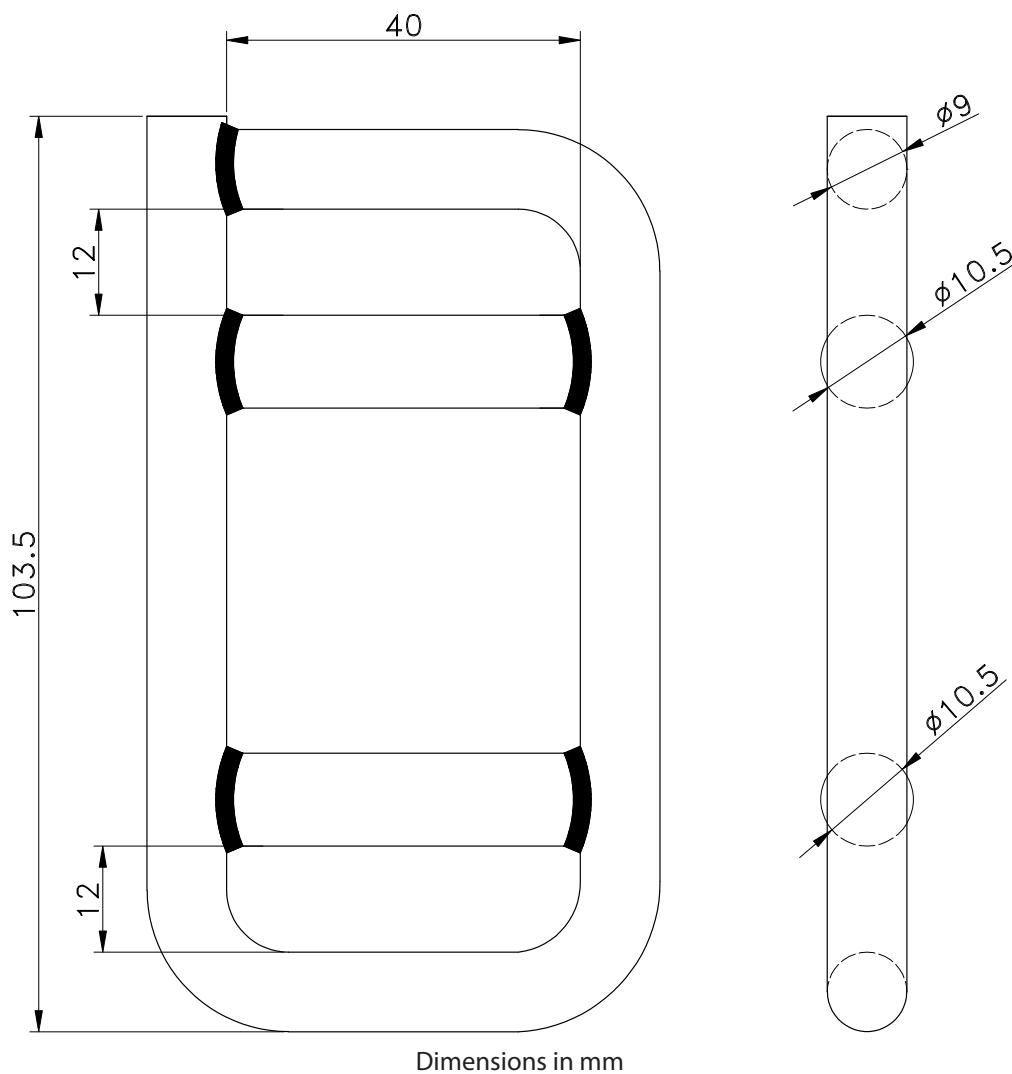

Buckles for one way webbing

Welded buckle - 32, 38 & 40 mm - 3.000 daN

- MBL : 3.000 daN
- For webbing : 32, 38 and 40 mm
- Finish : electro galvanized (CR6+ free)
- Markings : as per customer request
- Packing : 100 pcs / carton (54 cts / pallet)
- Weight : 21,0 kg / carton

(Important note: Measures and weights without engagement. We reserve the right to change technical details.)