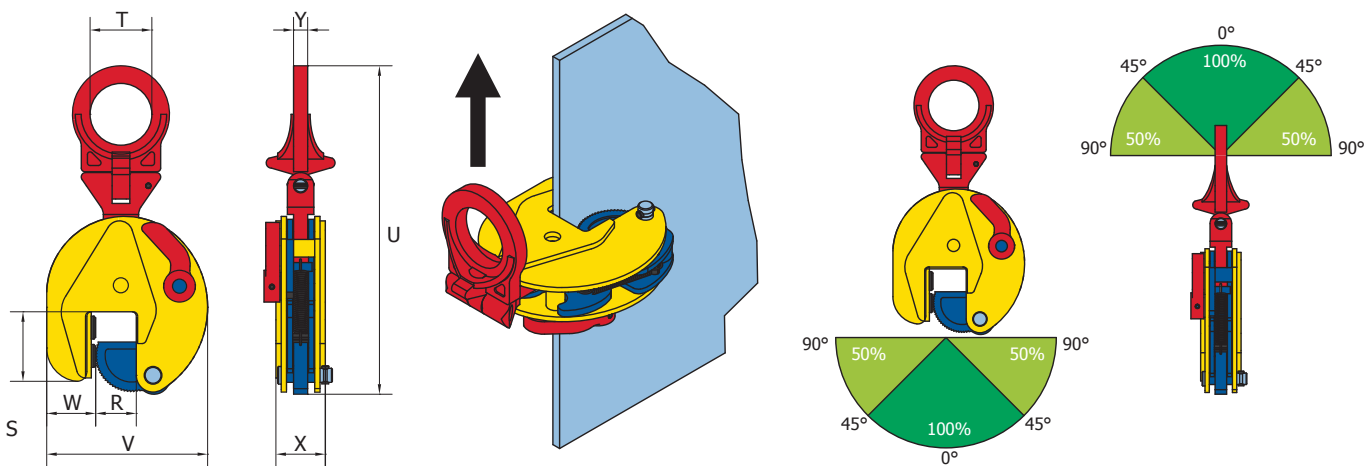

Lifting clamps

TSHPU - lightweight Holland profile (HP) clamp for universal lifting

Article Nr.	Type	Capacity (kg/pc)	Jaw opening (R) (mm)	Dimensions in mm							Weight (kg/pc)
				S	T	U	V	W	X	Y	
860300	3 TSHPU	3000	0 - 35	93	70	369	182	58	54	16	8
860500	5 TSHPU	5000	0 - 45	110	70	434	228	58	86	20	175.3

(Important note: Measures and weights without engagement. We reserve the right to change technical details.)