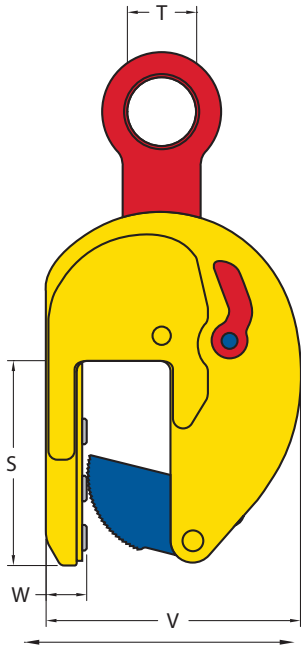

Lifting clamps

TSHP / TSHP-A - lightweight clamp with extra large jaw opening

Article Nr.	Type	Capacity (kg/pc)	Jaw opening (R) (mm)	Dimensions in mm							Weight (kg/pc)
				S	T	U	V	W	X	Y	
860110	1 TSHP	1000	0 - 80	207	70	520	257	41	68	16	19
860111	1.5 TSHP	1500	0 - 80	207	70	520	257	41	68	16	19
860155	1.5 TSHP-A	1500	0 - 155	160	70	523	256-333	62	66	16	18

(Important note: Measures and weights without engagement. We reserve the right to change technical details.)