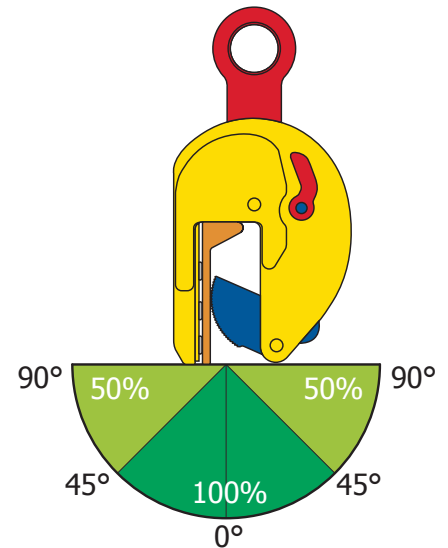

Lifting clamps

TSHP / TSHP-A - lightweight clamp with extra large jaw opening

Article Nr.	Type	Capacity (kg/pc)	Jaw opening (R) (mm)	Dimensions in mm							Weight (kg/pc)
				S	T	U	V	W	X	Y	
860110	1 TSHP	1000	0 - 80	207	70	520	257	41	68	16	19
860111	1.5 TSHP	1500	0 - 80	207	70	520	257	41	68	16	19
860155	1.5 TSHP-A	1500	0 - 155	160	70	523	256-333	62	66	16	18

(Important note: Measures and weights without engagement. We reserve the right to change technical details.)