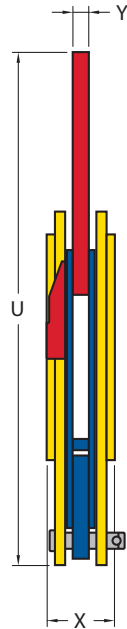

Lifting clamps

TSHP / TSHP-A - lightweight clamp with extra large jaw opening

Article Nr.	Type	Capacity (kg/pc)	Jaw opening (R) (mm)	Dimensions in mm							Weight (kg/pc)
				S	T	U	V	W	X	Y	
860110	1 TSHP	1000	0 - 80	207	70	520	257	41	68	16	19
860111	1.5 TSHP	1500	0 - 80	207	70	520	257	41	68	16	19
860155	1.5 TSHP-A	1500	0 - 155	160	70	523	256-333	62	66	16	18

(Important note: Measures and weights without engagement. We reserve the right to change technical details.)