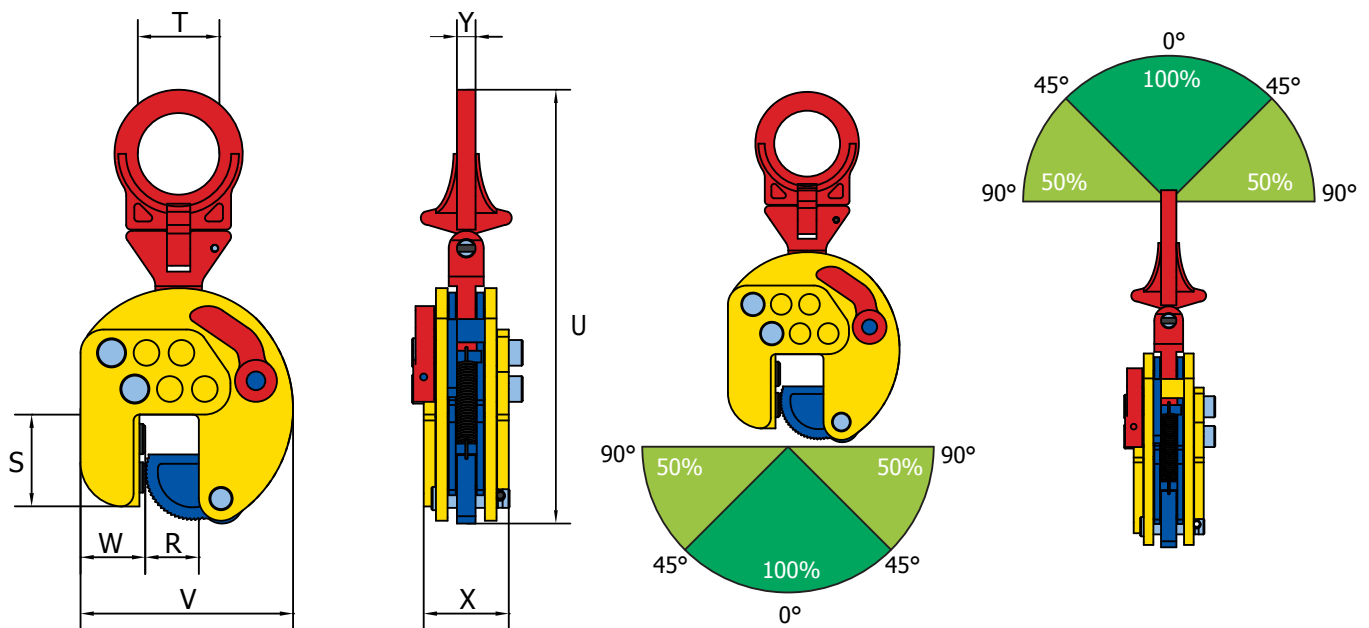

Lifting clamps

TSEU-A - universal heavy duty clamp with adjustable extra large jaw opening

Article Nr.	Type	Capacity (kg/pc)	Jaw opening (R) (mm)	Dimensions in mm							Weight (kg/pc)
				S	T	U	V	W	X	Y	
863300	3 TSEU-A	3000	0 - 95	79	70	373	183-243	51	77	16	10

(Important note: Measures and weights without engagement. We reserve the right to change technical details.)