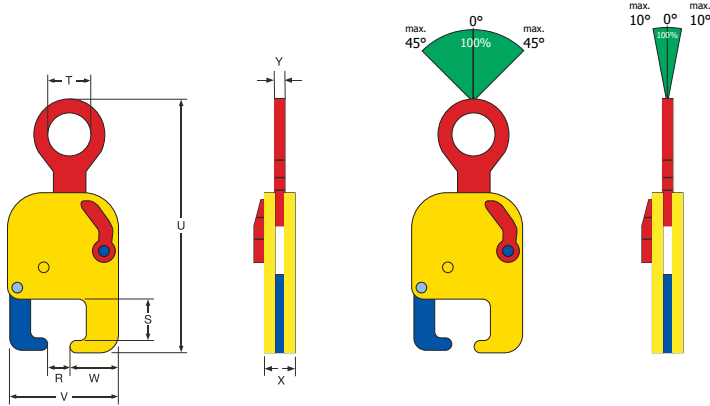

Lifting clamps

TRC - Lightweight heavy duty clamp for horizontal rail lifting

Article Nr.	Type	Capacity (kg/pc)	Jaw opening (R) (mm)	Dimensions in mm							Weight (kg/pc)
				S	T	U	V	W	X	Y	
815000	TRC	1500	40-75	64	65	394	170	73	48	16	7

(Important note: Measures and weights without engagement. We reserve the right to change technical details.)