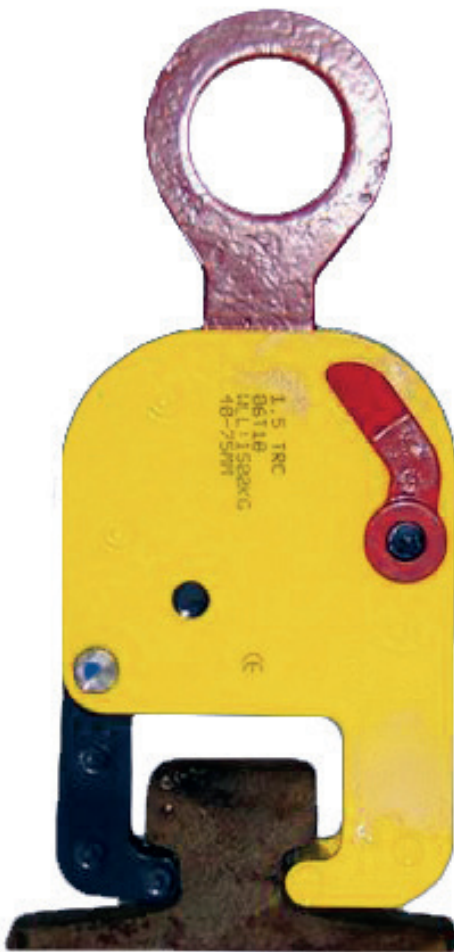

Lifting clamps

TRC - Lightweight heavy duty clamp for horizontal rail lifting

Article Nr.	Type	Capacity (kg/pc)	Jaw opening (R) (mm)	Dimensions in mm							Weight (kg/pc)
				S	T	U	V	W	X	Y	
815000	TRC	1500	40-75	64	65	394	170	73	48	16	7

(Important note: Measures and weights without engagement. We reserve the right to change technical details.)